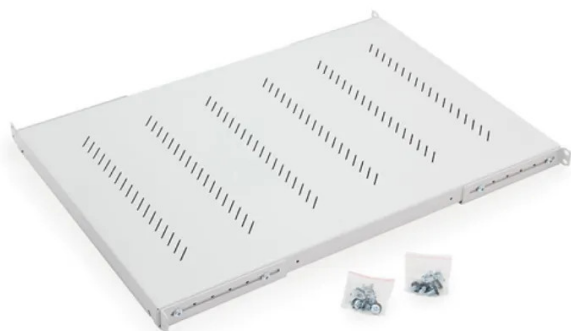

Item no.: 317048

RAC-UP-650-H4 - Heavy-duty shelf, 1 HU, 650 mm deep

34,57 EUR

Item no.: 317048
shipping weight: 7.40 kg
Manufacturer: Triton

Product Description

TRITON RAC-UP-650-H4 - Heavy-duty shelf, 1 HU, 650 mm deep

Perforated 19-inch heavy-duty shelf with a height of 1 HU, a depth of 650 mm and a load capacity of 150 kg. Supply:

- 8x screws M6x10
- 8x plastic washers
- 8x captive nuts M6
- 8x screws M5x12 Thorx

Specifications