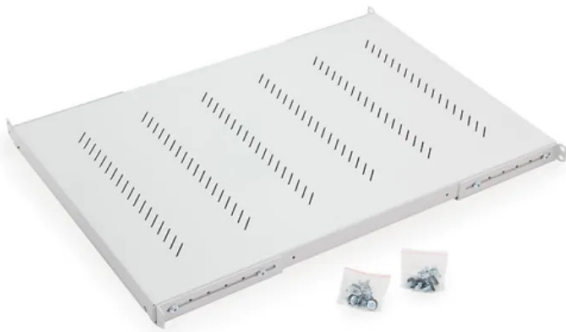

Item no.: 317048

RAC-UP-650-H4 - Heavy-duty shelf, 1 HU, 650 mm deep

33,73 EUR

Item no.: 317048
shipping weight: 7.40 kg
Manufacturer: Triton

Product Description

TRITON RAC-UP-650-H4 - Heavy-duty shelf, 1 HU, 650 mm deep

Perforated 19-inch heavy-duty shelf with a height of 1 HU, a depth of 650 mm and a load capacity of 150 kg. Supply:

- 8x screws M6x10
- 8x plastic washers
- 8x captive nuts M6
- 8x screws M5x12 Thorx

Specifications