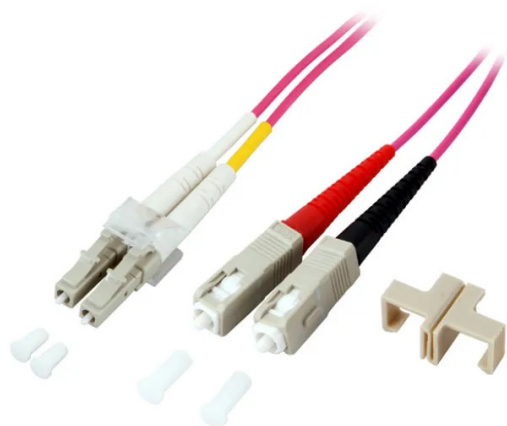

### Product Description

Fibre optic cable, 1 m, duplex OM4 (multimode, 50/125) LC/SC

In contrast to copper cables, optical cables work even under the most difficult conditions. The optical fibres do not affect any electronics and can bridge long distances thanks to their low attenuation. LC connector

High-performance fibre optic connector for singlemode and multimode applications with a low insertion loss of only 0.1 dB and a return loss of 55 dB. The design of the LC connector is based on a single-fibre ceramic sleeve with 1.25 mm diameter for an optical fibre. SC connector

Standard connector for fibre optic cabling with automatic locking and anti-twist protection. The connector is suitable for singlemode and multimode fibres. It can be used for simplex, duplex and multiple connections.

- Connector: LC/SC duplex
- Fibre: OM4 (multimode, 50/125)
- LSZH
- Length: 1 m
- Colour: violet