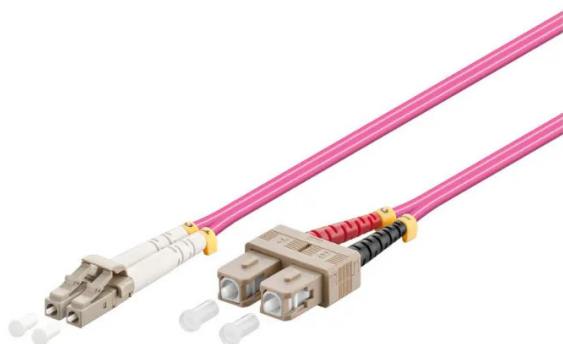

Item no.: 325315

Fibre optic cable, 2 m, duplex OM4 (multimode, 50/125) LC/SC

from **10,69 EUR**

Item no.: 325315
shipping weight: 0.10 kg
Manufacturer: VARIA Group

Product Description

Fibre optic cable, 2 m, duplex OM4 (multimode, 50/125) LC/SC

In contrast to copper cables, optical cables work even under the most difficult conditions. The optical fibres do not affect any electronics and can bridge long distances thanks to their low attenuation.LC connector

High-performance fibre optic connector for singlemode and multimode applications with a low insertion loss of only 0.1 dB and a return loss of 55 dB. The design of the LC connector is based on a single-fibre ceramic sleeve with 1.25 mm diameter for an optical fibre.SC connector

- Connector: LC/SC duplex
- Fibre: OM4 (multimode, 50/125)
- LSZH
- Length: 2m
- Colour: violet

Specifications

Scan this QR code to
view the product

All details, up-to-date
prices and availability