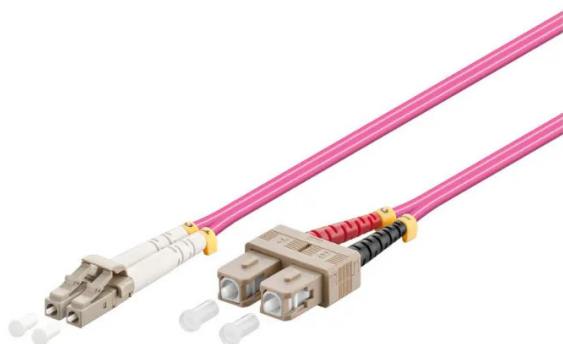

## Fibre optic cable, 2 m, duplex OM4 (multimode, 50/125) LC/SC

**9,38 EUR**

Item no.: 325315  
shipping weight: 0.10 kg  
Manufacturer: VARIA Group

### Product Description

Fibre optic cable, 2 m, duplex OM4 (multimode, 50/125) LC/SC

In contrast to copper cables, optical cables work even under the most difficult conditions. The optical fibres do not affect any electronics and can bridge long distances thanks to their low attenuation. LC connector

High-performance fibre optic connector for singlemode and multimode applications with a low insertion loss of only 0.1 dB and a return loss of 55 dB. The design of the LC connector is based on a single-fibre ceramic sleeve with 1.25 mm diameter for an optical fibre. SC connector

- Connector: LC/SC duplex
- Fibre: OM4 (multimode, 50/125)
- LSZH
- Length: 2m
- Colour: violet