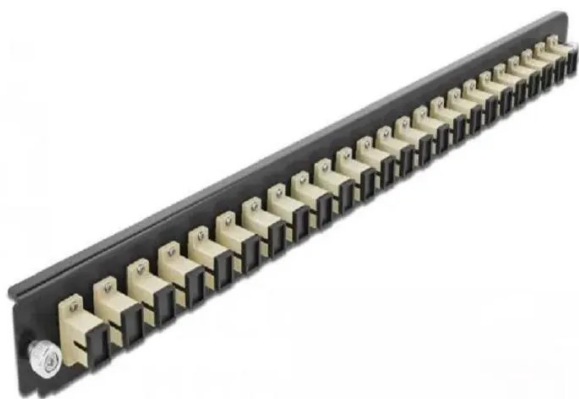

Item no.: 354634

19? Fibre Optic Splice Box Front Panel 24 Port SC Simplex beige

from **24,14 EUR**

Item no.: 354634
shipping weight: 0.30 kg
Manufacturer: Delock

Product Description

This front panel from Delock can be installed in the 19? splice box from Delock.

- Connectors: 24 x SC simplex socket > 24 x SC simplex socket
- Colour: beige
- For 24 OM2 multimode fibres
- Zirconium ceramic ferrule with protective cap
- For mounting in 19? splice box, 1 U
- Housing colour: black
- Dimensions (LxWxH): approx. 482.6 x 44.0 x 44.0 mm

System requirements

- Delock 19? glass fibre splice box 43348

Package contents

- 19? splice box front panel

Packaging

- White Box

Specifications

Scan this QR code to
view the product
All details, up-to-date
prices and availability