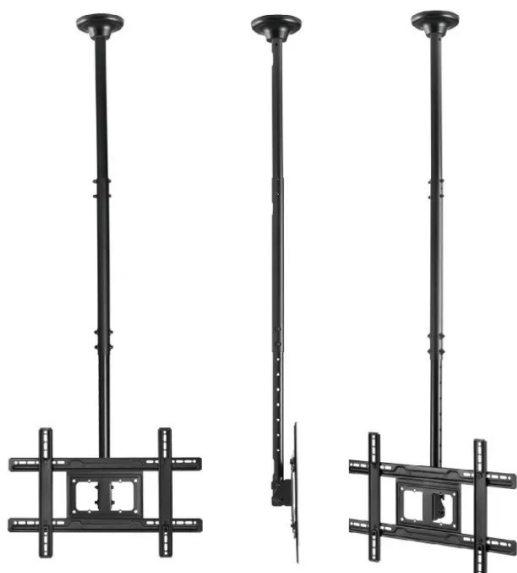

## MC-803 - ceiling mount, max. 100 inch, max. 50 kg, 1 device

from **50,03 EUR**

Item no.: MC-803  
shipping weight: 6.90 kg  
Manufacturer: Maclean Brackets

### Product Description

Maclean MC-803 - VESA Monitor/TV Holder, 37-100", black, 50 kg

The universal ceiling bracket is used for mounting OLED/QLED/LED/PLASMA/LCD plasma TVs and monitors of various brands with a weight of up to 50 kg and screen diagonals from 37" to 100".

Compatible with LED, LCD and OLED TVs: Sony, LG, Samsung, Philips, Sharp, Panasonic, Toshiba, Grundig, Pioneer, JVC, Benq, Sanyo, NEC, Hyundai, Hitachi. The quality of this mount is confirmed by its weight - 6.6 kg.

The bracket can be easily attached to the VESA standard screen: The screen is equipped with VESA standard: 100x100, 200x100, 200x100, 200x200, 300x300, 300x200, 400x400, 600x400.

- Universal ceiling mount for monitor or TV/OLED/QLED/LED/PLASMA/LCD
- Universal wall mount for 37-100" HDTVs
- Maximum load: Up to 50 kg
- Adjustable inclination from +5 to -25 degrees
- Height adjustment: 913-1783 mm
- Clockwise rotation: +30° / -30°
- Masking of cables in the support column
- Minimum/maximum horizontal distance: 100/600 mm
- Minimum/maximum vertical distance: 100/400 mm
- Robust metal construction
- Powder coating (black)
- High processing quality
- Very easy to assemble
- Protection against unintentional removal/lowering of the screen!
- VESA max: 600x400
- Complies with VESA standard: 100x100, 200x200, 300x200, 300x300, 400x200, 400x300, 400x400, 600x400
- Designed for 37" - 80" televisions (or larger if their weight does not exceed 50 kg and the VESA standard is compatible with the mount)
- Includes a set of ceiling and TV mounting screws