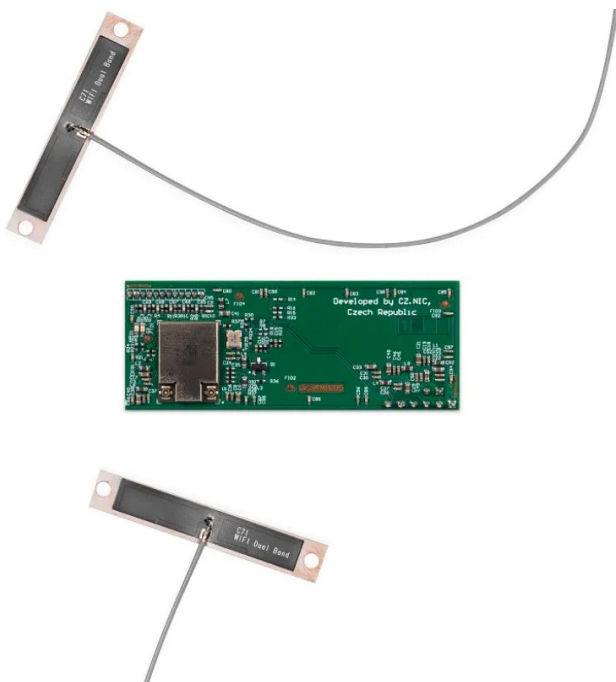

Item no.: RTMX-ASWIFI

RTMX-ASWIFI - Turrís MOX Wi-Fi Add-On (SDIO)

38,03 EUR

Item no.: RTMX-ASWIFI
shipping weight: 0.10 kg
Manufacturer: Turrís Omnia

Product Description

Turrís MOX Wi-Fi Add-On (SDIO)

The Turrís MOX is a unique modular router suitable for small and medium enterprises, geeks and the households of all users who are aware of the internet's risks. Thanks to its secure default configuration, automatic firmware updates and adaptive distributed firewall, the product is very secure. The Turrís MOX is also open source – it runs a free Linux operating system (based on OpenWrt) on open hardware. You can buy a Turrís MOX as a complete set (Pocket Wi-Fi, Power Wi-Fi and Classic) or build your own. For that you will need the basic set MOX Start which you can expand with one or more modules (MOX B, C, D, E, F and G) and add-ons (MOX Wi-Fi add-on (SDIO), MOX Wi-Fi add-on (mPCIe) and MOX PoE add-on). [Key features of the MOX Wi-Fi add-on \(SDIO\)](#)

If you add the MOX Wi-Fi add-on (SDIO) to your MOX Start set, you will get a Wi-Fi router with Bluetooth support.

Specifications

Scan this QR code to
view the product

All details, up-to-date
prices and availability