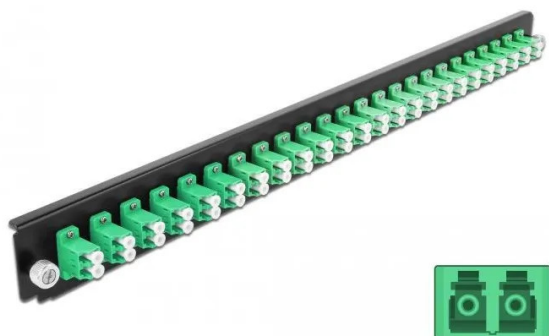

Item no.: 354639

19? fibre optic splice box front panel 24 port LC duplex green

from **37,14 EUR**

Item no.: 354639
shipping weight: 0.30 kg
Manufacturer: Delock

Product Description

This front panel from Delock can be installed in the 19? splice box from Delock.

Specification

- Connectors: 24 x LC duplex socket > 24 x LC duplex socket
- Colour: green
- For 48 OS2 singlemode fibres
- Zirconium ceramic ferrule with protective cap
- For mounting in 19? splice box, 1 U
- Housing colour: black
- Dimensions (LxWxH): approx. 482.6 x 44.0 x 44.0 mm

System requirements

- Delock 19? glass fibre splice box 43348

Package contents

- 19? splice box front panel

Packaging

- White Box

Specifications

Scan this QR code to
view the product