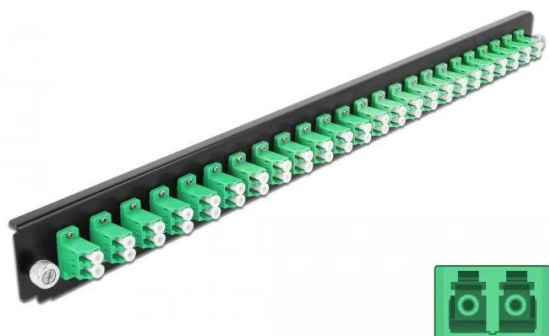

Item no.: 354639

## 19? fibre optic splice box front panel 24 port LC duplex green

from **38,62 EUR**

Item no.: 354639  
shipping weight: 0.30 kg  
Manufacturer: Delock

### Product Description

This front panel from Delock can be installed in the 19? splice box from Delock.

#### Specification

- Connectors: 24 x LC duplex socket > 24 x LC duplex socket
- Colour: green
- For 48 OS2 singlemode fibres
- Zirconium ceramic ferrule with protective cap
- For mounting in 19? splice box, 1 U
- Housing colour: black
- Dimensions (LxWxH): approx. 482.6 x 44.0 x 44.0 mm