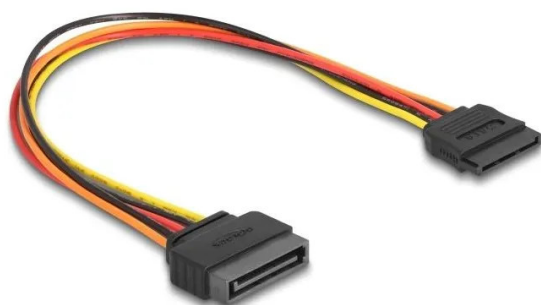

Item no.: 341232

60131 - Extension cable Power SATA 15 pin male >SATA 15 pin female 30 cm

from **2,24 EUR**

Item no.: 341232
shipping weight: 0.10 kg
Manufacturer: Delock

Product Description

Description This cable is used to extend the SATA power supply. Technical data- Connectors: SATA 15 pin male > SATA 15 pin female- Wire cross-section: 18 AWG- Length incl. connections: approx. 30 cm System requirements- One free SATA interface Package contents- Extension cable