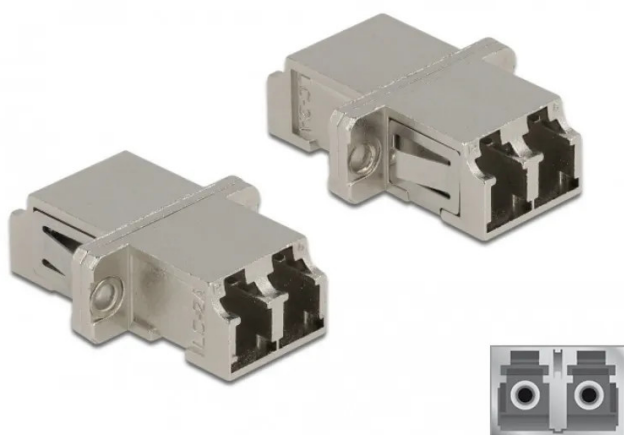

Item no.: 341457

86874 - Optical Fiber Coupler LC Duplex female to LC Duplex female Single-mode metal

from **4,93 EUR**

Item no.: 341457
shipping weight: 0.10 kg
Manufacturer: Delock

Product Description

Delock Optical Fiber Coupler LC Duplex female to LC Duplex female Single-mode metal

With this LC Duplex coupling by Delock, optical fiber male connectors can be easily connected to each other. The coupling enables a direct connection to the optical fiber cable and is suitable for simple mounting in optical fiber connection boxes, cabinets and patch panels.

The coupling is equipped with an appropriate cap to protect the sleeve from dust and to keep it clean.

- Connectors: 1 x LC Duplex female > 1 x LC Duplex female
- For single-mode fiber
- Ceramic sleeve
- With dust cover
- Mounting via metal holder or screws
- 2 x mounting holes
- Mounting hole diameter: 2,3 mm
- Pitch of screw hole: ca. 18 mm
- Panel cut-out (WxH): ca. 13,4 x 9,5 mm
- Operating temperature: -20 °C ~ 70 °C
- Material: metal
- Dimensions (LxWxH): ca. 29,2 x 12,7 x 9,3 mm