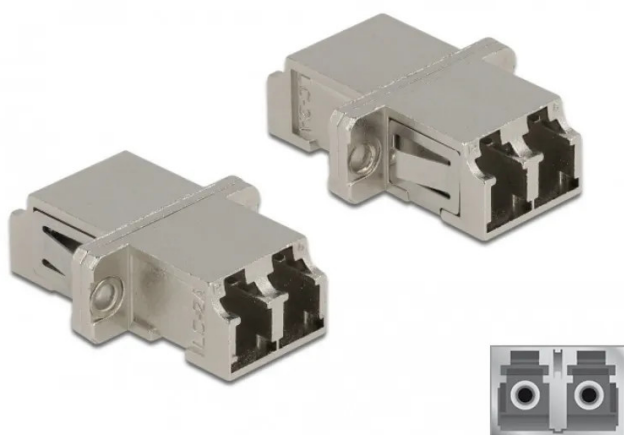

Item no.: 341457

## 86874 - Optical Fiber Coupler LC Duplex female to LC Duplex female Single-mode metal

from **4,93 EUR**

Item no.: 341457  
shipping weight: 0.10 kg  
Manufacturer: Delock

### Product Description

Delock Optical Fiber Coupler LC Duplex female to LC Duplex female Single-mode metal

With this LC Duplex coupling by Delock, optical fiber male connectors can be easily connected to each other. The coupling enables a direct connection to the optical fiber cable and is suitable for simple mounting in optical fiber connection boxes, cabinets and patch panels.

The coupling is equipped with an appropriate cap to protect the sleeve from dust and to keep it clean.

- Connectors: 1 x LC Duplex female > 1 x LC Duplex female
- For single-mode fiber
- Ceramic sleeve
- With dust cover
- Mounting via metal holder or screws
- 2 x mounting holes
- Mounting hole diameter: 2,3 mm
- Pitch of screw hole: ca. 18 mm
- Panel cut-out (WxH): ca. 13,4 x 9,5 mm
- Operating temperature: -20 °C ~ 70 °C
- Material: metal
- Dimensions (LxWxH): ca. 29,2 x 12,7 x 9,3 mm