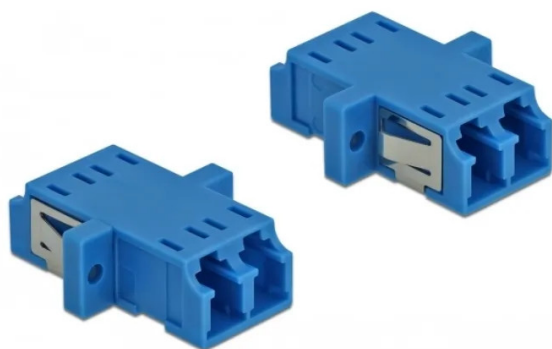

Item no.: 341407

85999 - Optical Fiber Coupler LC Duplex female to LC Duplex female Single-mode 2 pieces blue

from **4,56 EUR**

Item no.: 341407
shipping weight: 0.10 kg
Manufacturer: Delock

2 x

Product Description

Delock Optical Fiber Coupler LC Duplex female to LC Duplex female Single-mode 2 pieces blue

With this SC Duplex coupling by Delock, optical fiber male connectors can be easily connected to each other. The coupling enables a direct connection to the optical fiber cable and is suitable for simple mounting in optical fiber connection boxes, cabinets and patch panels.

The coupling is equipped with an appropriate cap to protect the sleeve from dust and to keep it clean.

- Connectors: 1 x LC Duplex female > 1 x LC Duplex female
- For single-mode fiber
- Ceramic sleeve
- With dust cover
- Mounting via metal holder or screws
- 2 x mounting holes
- Mounting hole diameter: 2.3 mm
- Pitch of screw hole: ca. 18 mm
- Panel cut-out (WxH): ca. 13.4 x 9.5 mm
- Operating temperature: -20 °C ~ 70 °C
- Material: plastic
- Colour: blue
- Dimensions (LxWxH): ca. 29.2 x 12.7 x 9.3 mm