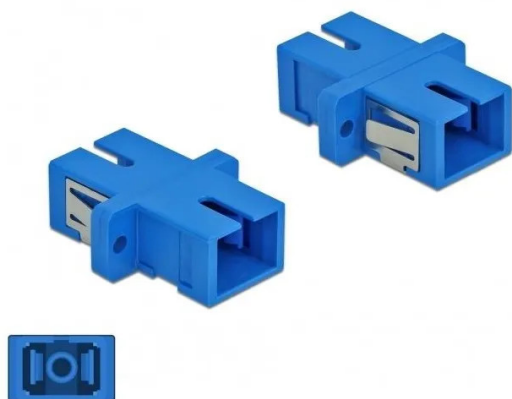

Item no.: 341398

85990 - Fibre optic coupler SC Simplex female to SC Simplex female singlemode 4 pieces blue

from **2,37 EUR**

Item no.: 341398
shipping weight: 0.10 kg
Manufacturer: Delock

Product Description

Description With this SC Simplex coupler by Delock, fibre optic connectors can be easily connected to each other. The coupler thus enables a direct connection with the fibre optic cable and is suitable for easy installation in fibre optic junction boxes, distributors and patch panels. Protection through dust cover The coupler is equipped with a corresponding cap to protect the sleeve from dust and to keep it clean. Technical data- Connections: 1 x SC Simplex socket > 1 x SC Simplex socket- For singlemode fibre- Ceramic sleeve- With dust cover- Fastening via metal bracket or screws- 2 x mounting holes- Mounting hole diameter: 2.4 mm- Hole spacing: approx. 18 mm- Housing cut-out (WxH): approx. 13.4 x 9.5 mm- Operating temperature: -20 °C ~ 70 °C- Material: plastic- Colour: blue- Dimensions (LxWxH): approx. 27.4 x 12.7 x 9.3 mm System requirements- One free SC Simplex plug Package contents- 4 x SC Simplex coupler