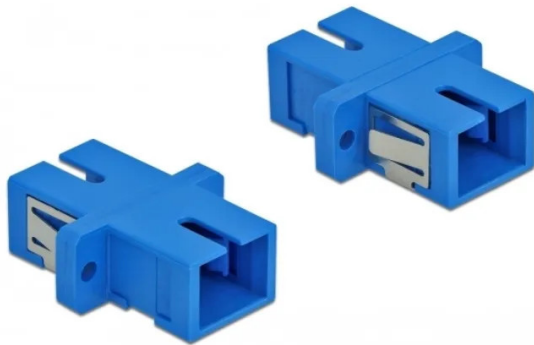

Item no.: 341398

85990 - Optical Fiber Coupler SC Simplex female to SC Simplex female Single-mode 4 pieces blue

from **2,28 EUR**

Item no.: 341398
shipping weight: 0.10 kg
Manufacturer: Delock

4 x

Product Description

Delock Optical Fiber Coupler SC Simplex female to SC Simplex female Single-mode 4 pieces blue

With this SC Simplex coupling by Delock, optical fiber male connectors can be easily connected to each other. The coupling enables a direct connection to the optical fiber cable and is suitable for simple mounting in optical fiber connection boxes, cabinets and patch panels.

The coupling is equipped with an appropriate cap to protect the sleeve from dust and to keep it clean.

- Connectors: 1 x SC Simplex female > 1 x SC Simplex female
- For single-mode fiber
- Ceramic sleeve
- With dust cover
- Mounting via metal holder or screws
- 2 x mounting holes
- Mounting hole diameter: 2.4 mm
- Pitch of screw hole: ca. 18 mm
- Panel cut-out (WxH): ca. 13.4 x 9.5 mm
- Operating temperature: -20 °C ~ 70 °C
- Material: plastic
- Colour: blue
- Dimensions (LxWxH): ca. 27.4 x 12.7 x 9.3 mm