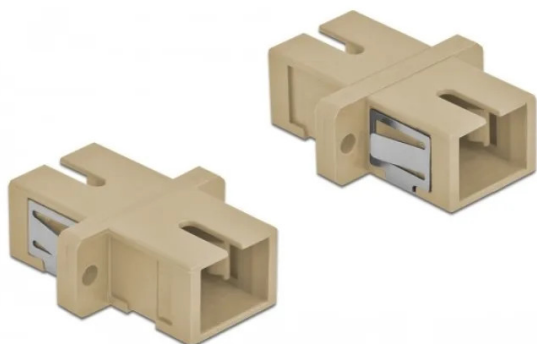

Item no.: 341401

85993 - Optical Fiber Coupler SC Simplex female to SC Simplex female Single-mode 4 pieces beige

from **2,62 EUR**

Item no.: 341401
shipping weight: 0.10 kg
Manufacturer: Delock

4 x

Product Description

Delock Optical Fiber Coupler SC Simplex female to SC Simplex female Single-mode 4 pieces beige

With this SC Simplex coupling by Delock, optical fiber male connectors can be easily connected to each other. The coupling enables a direct connection to the optical fiber cable and is suitable for simple mounting in optical fiber connection boxes, cabinets and patch panels.

The coupling is equipped with an appropriate cap to protect the sleeve from dust and to keep it clean.

- Connectors: 1 x SC Simplex female > 1 x SC Simplex female
- For single-mode fiber OM1 / OM2
- Ceramic sleeve
- With dust cover
- Mounting via metal holder or screws
- 2 x mounting holes
- Mounting hole diameter: 2.4 mm
- Pitch of screw hole: ca. 18 mm
- Panel cut-out (WxH): ca. 13.4 x 9.5 mm
- Operating temperature: -20 °C ~ 70 °C
- Material: plastic
- Colour: beige
- Dimensions (LxWxH): ca. 27.4 x 12.7 x 9.3 mm