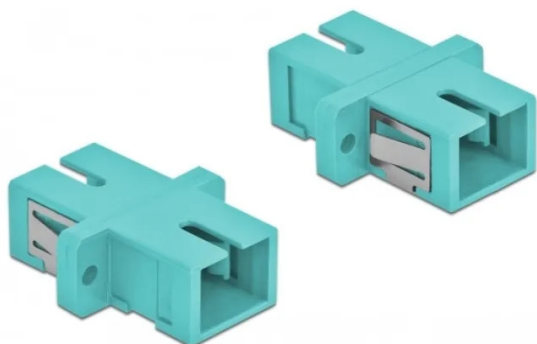

Item no.: 341402

85994 - Optical Fiber Coupler SC Simplex female to SC Simplex female Single-mode 4 pieces light blue

from **1,79 EUR**

Item no.: 341402
shipping weight: 0.10 kg
Manufacturer: Delock

4 x

Product Description

Delock Optical Fiber Coupler SC Simplex female to SC Simplex female Single-mode 4 pieces light blue

With this SC Simplex coupling by Delock, optical fiber male connectors can be easily connected to each other. The coupling enables a direct connection to the optical fiber cable and is suitable for simple mounting in optical fiber connection boxes, cabinets and patch panels.

The coupling is equipped with an appropriate cap to protect the sleeve from dust and to keep it clean.

- Connectors: 1 x SC Simplex female > 1 x SC Simplex female
- For single-mode fiber OM3
- Ceramic sleeve
- With dust cover
- Mounting via metal holder or screws
- 2 x mounting holes
- Mounting hole diameter: 2.4 mm
- Pitch of screw hole: ca. 18 mm
- Panel cut-out (WxH): ca. 13.4 x 9.5 mm
- Operating temperature: -20 °C ~ 70 °C
- Material: plastic
- Colour: light blue
- Dimensions (LxWxH): ca. 27.4 x 12.7 x 9.3 mm