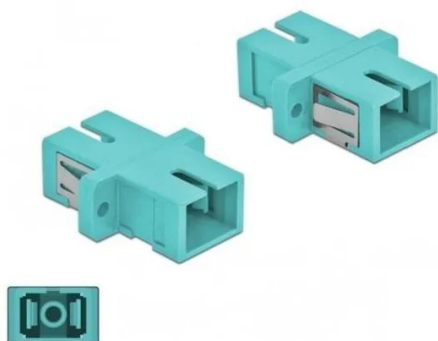

Item no.: 341402

85994 - Optical Fiber Coupler SC Simplex female to SC Simplex female Single-mode 4 pieces light blue

from **1,87 EUR**

Item no.: 341402
shipping weight: 0.10 kg
Manufacturer: Delock

Product Description

Delock Optical Fiber Coupler SC Simplex female to SC Simplex female Single-mode 4 pieces light blue

With this SC Simplex coupling by Delock, optical fiber male connectors can be easily connected to each other. The coupling enables a direct connection to the optical fiber cable and is suitable for simple mounting in optical fiber connection boxes, cabinets and patch panels.

The coupling is equipped with an appropriate cap to protect the sleeve from dust and to keep it clean.

- Connectors: 1 x SC Simplex female > 1 x SC Simplex female
- For single-mode fiber OM3
- Ceramic sleeve
- With dust cover
- Mounting via metal holder or screws
- 2 x mounting holes
- Mounting hole diameter: 2.4 mm
- Pitch of screw hole: ca. 18 mm
- Panel cut-out (WxH): ca. 13.4 x 9.5 mm
- Operating temperature: -20 °C ~ 70 °C
- Material: plastic
- Colour: light blue
- Dimensions (LxWxH): ca. 27.4 x 12.7 x 9.3 mm