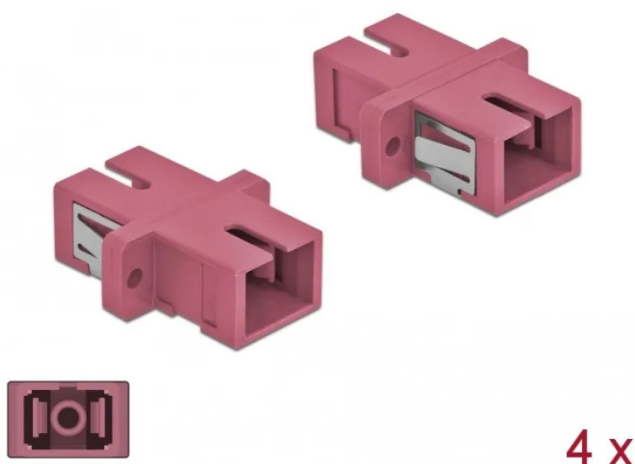

Item no.: 341403

85995 - Optical Fiber Coupler SC Simplex female to SC Simplex female Single-mode 4 pieces violet

from **2,25 EUR**

Item no.: 341403
shipping weight: 0.10 kg
Manufacturer: Delock

Product Description

Delock Optical Fiber Coupler SC Simplex female to SC Simplex female Single-mode 4 pieces violet

With this SC Simplex coupling by Delock, optical fiber male connectors can be easily connected to each other. The coupling enables a direct connection to the optical fiber cable and is suitable for simple mounting in optical fiber connection boxes, cabinets and patch panels.

The coupling is equipped with an appropriate cap to protect the sleeve from dust and to keep it clean.

- Connectors: 1 x SC Simplex female > 1 x SC Simplex female
- For single-mode fiber OM4
- Ceramic sleeve
- With dust cover
- Mounting via metal holder or screws
- 2 x mounting holes
- Mounting hole diameter: 2.4 mm
- Pitch of screw hole: ca. 18 mm
- Panel cut-out (WxH): ca. 13.4 x 9.5 mm
- Operating temperature: -20 °C ~ 70 °C
- Material: plastic
- Colour: violet
- Dimensions (LxWxH): ca. 27.4 x 12.7 x 9.3 mm