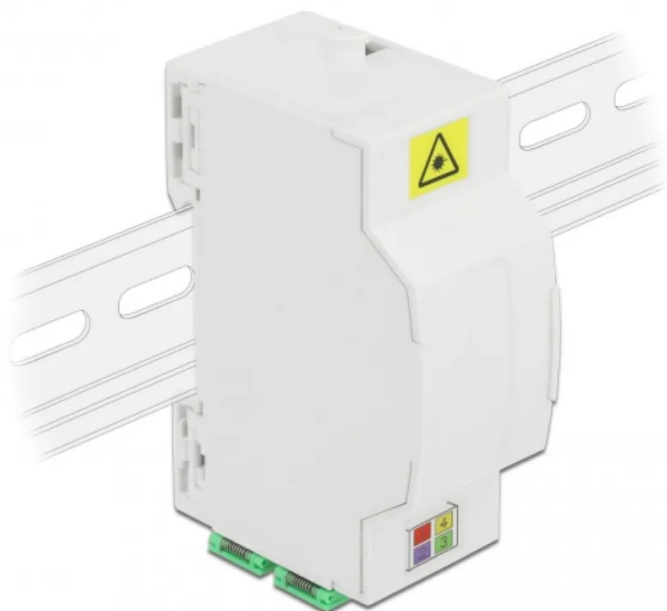

Item no.: 341419

86543 - Optical Fiber Connection Box for DIN Rail 4 x SC Simplex or LC Duplex

from **8,59 EUR**

Item no.: 341419
shipping weight: 0.10 kg
Manufacturer: Delock

Product Description

Delock Optical Fiber Connection Box for DIN Rail 4 x SC Simplex or LC Duplex

This fiber optical junction box by Delock can accommodate up to four SC Simplex or LC Duplex fiber optical cables. The integrated clips allow the mounting on 35 mm DIN rails.

- Optical fiber connection box for FTTH applications
- 4 slots for SC Simplex or LC Duplex couplings
- DIN rail mounting: 35 mm
- Protective flip
- Colour: white
- Material: ABS
- Dimensions (LxWxH): ca. 85.0 x 60.5 x 31.5 mm
- Package content: Optical fiber connection box; 4 x SC Simplex coupler with laser protection flip