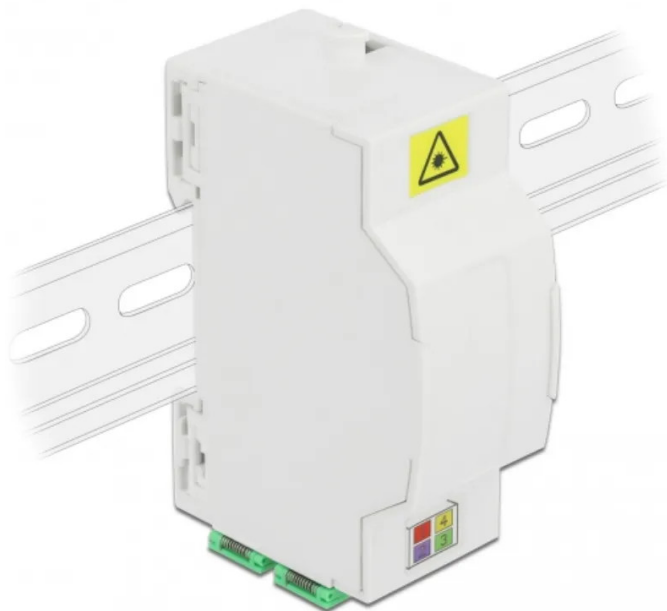

Item no.: 341419

86543 - Optical Fiber Connection Box for DIN Rail 4 x SC Simplex or LC Duplex

from **8,26 EUR**

Item no.: 341419
shipping weight: 0.10 kg
Manufacturer: Delock

Product Description

Delock Optical Fiber Connection Box for DIN Rail 4 x SC Simplex or LC Duplex

This fiber optical junction box by Delock can accommodate up to four SC Simplex or LC Duplex fiber optical cables. The integrated clips allow the mounting on 35 mm DIN rails.

- Optical fiber connection box for FTTH applications
- 4 slots for SC Simplex or LC Duplex couplings
- DIN rail mounting: 35 mm
- Protective flip
- Colour: white
- Material: ABS
- Dimensions (LxWxH): ca. 85.0 x 60.5 x 31.5 mm
- Package content: Optical fiber connection box; 4 x SC Simplex coupler with laser protection flip