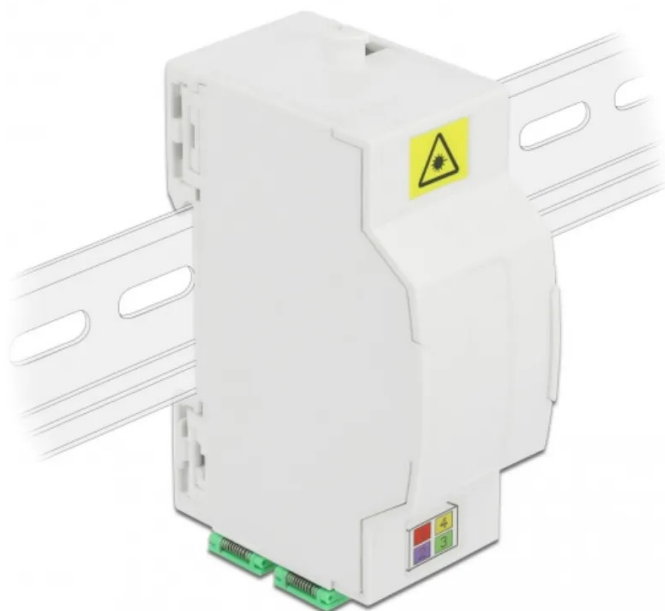

Item no.: 341419

## 86543 - Optical Fiber Connection Box for DIN Rail 4 x SC Simplex or LC Duplex

from **8,59 EUR**

Item no.: 341419  
shipping weight: 0.10 kg  
Manufacturer: Delock

### Product Description

Delock Optical Fiber Connection Box for DIN Rail 4 x SC Simplex or LC Duplex

This fiber optical junction box by Delock can accommodate up to four SC Simplex or LC Duplex fiber optical cables. The integrated clips allow the mounting on 35 mm DIN rails.

- Optical fiber connection box for FTTH applications
- 4 slots for SC Simplex or LC Duplex couplings
- DIN rail mounting: 35 mm
- Protective flip
- Colour: white
- Material: ABS
- Dimensions (LxWxH): ca. 85.0 x 60.5 x 31.5 mm
- Package content: Optical fiber connection box; 4 x SC Simplex coupler with laser protection flip