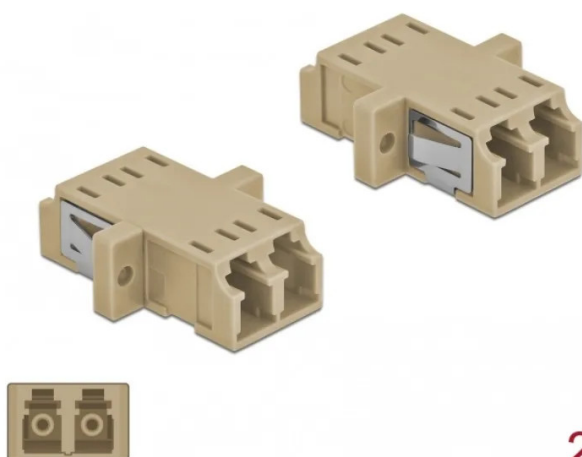

Item no.: 341411

86535 - Optical Fiber Coupler LC Duplex female to LC Duplex female Multi-mode 2 pieces beige

3,92 EUR

Item no.: 341411
shipping weight: 0.10 kg
Manufacturer: Delock

2 x

Product Description

Delock Optical Fiber Coupler LC Duplex female to LC Duplex female Multi-mode 2 pieces beige

With this SC Duplexcoupling by Delock, optical fiber male connectors can be easily connected to each other. The coupling enables a direct connection to the optical fiber cable and is suitable for simple mounting in optical fiber connection boxes, cabinets and patch panels.

The coupling is equipped with an appropriate cap to protect the sleeve from dust and to keep it clean.

- Connectors: 1 x LC Duplex female > 1 x LC Duplex female
- For multi-mode fiber OM1 / OM2
- Ceramic sleeve
- With dust cover
- Mounting via metal holder or screws
- 2 x mounting holes
- Mounting hole diameter: 2.3 mm
- Pitch of screw hole: ca. 18 mm
- Panel cut-out (WxH): ca. 13.4 x 9.5 mm
- Operating temperature: -20 °C ~ 70 °C
- Material: plastic
- Colour: beige
- Dimensions (LxWxH): ca. 29.2 x 12.7 x 9.3 mm