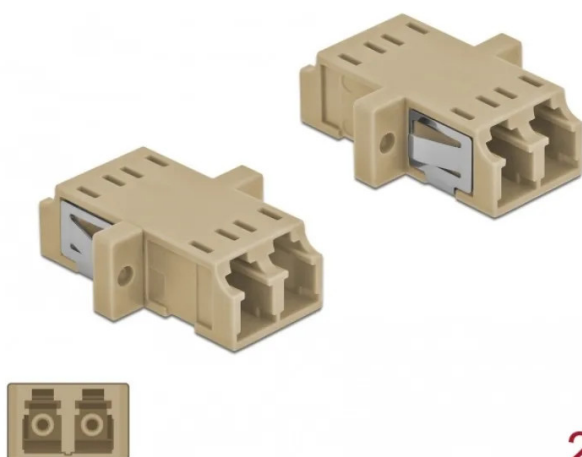

Item no.: 341411

## 86535 - Optical Fiber Coupler LC Duplex female to LC Duplex female Multi-mode 2 pieces beige

**3,79 EUR**

Item no.: 341411  
shipping weight: 0.10 kg  
Manufacturer: Delock

2 x

### Product Description

Delock Optical Fiber Coupler LC Duplex female to LC Duplex female Multi-mode 2 pieces beige

With this SC Duplexcoupling by Delock, optical fiber male connectors can be easily connected to each other. The coupling enables a direct connection to the optical fiber cable and is suitable for simple mounting in optical fiber connection boxes, cabinets and patch panels.

The coupling is equipped with an appropriate cap to protect the sleeve from dust and to keep it clean.

- Connectors: 1 x LC Duplex female > 1 x LC Duplex female
- For multi-mode fiber OM1 / OM2
- Ceramic sleeve
- With dust cover
- Mounting via metal holder or screws
- 2 x mounting holes
- Mounting hole diameter: 2.3 mm
- Pitch of screw hole: ca. 18 mm
- Panel cut-out (WxH): ca. 13.4 x 9.5 mm
- Operating temperature: -20 °C ~ 70 °C
- Material: plastic
- Colour: beige
- Dimensions (LxWxH): ca. 29.2 x 12.7 x 9.3 mm