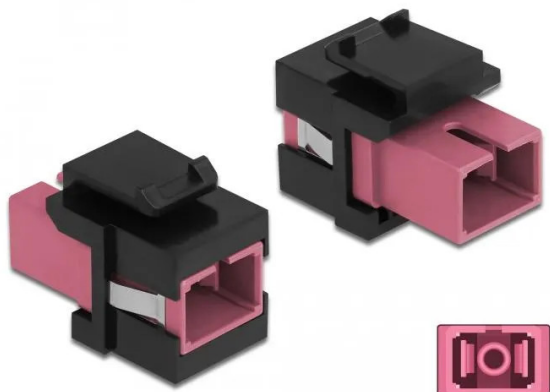

Item no.: 344500

86815 - Keystone module SC simplex socket to SC simplex socket purple / black

1,43 EUR

Item no.: 344500
shipping weight: 0.10 kg
Manufacturer: Delock

Product Description

Keystone module SC simplex socket to SC simplex socket purple / black

This module by Delock can be used to extend fiber optic cables. With its standardised dimensions it can be used for easy snap-in mounting in e.g. a Keystone patch panel, face plate or surface-mount box.

- Connectors: 1 x LC Duplex female > 1 x LC Duplex female
- Color: purple
- For multimode fibers
- Insertion Loss < 0.3 dB
- With dust cover
- For installation in Keystone brackets with 19.2 x 14.9 mm
- Housing color: black
- Dimensions (LxWxH): approx. 27.4 x 16.5 x 21.9 mm