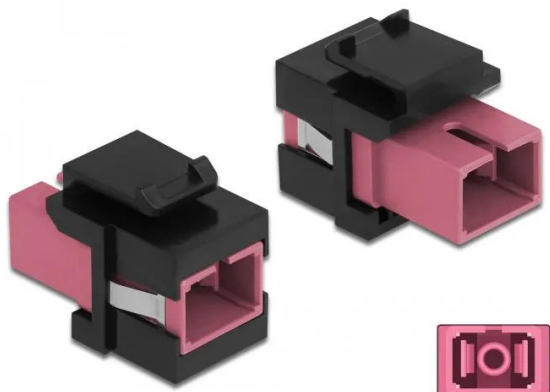

Item no.: 344500

## 86815 - Keystone module SC simplex socket to SC simplex socket purple / black

**1,38 EUR**

Item no.: 344500  
shipping weight: 0.10 kg  
Manufacturer: Delock

### Product Description

Keystone module SC simplex socket to SC simplex socket purple / black

This module by Delock can be used to extend fiber optic cables. With its standardised dimensions it can be used for easy snap-in mounting in e.g. a Keystone patch panel, face plate or surface-mount box.

- Connectors: 1 x LC Duplex female > 1 x LC Duplex female
- Color: purple
- For multimode fibers
- Insertion Loss < 0.3 dB
- With dust cover
- For installation in Keystone brackets with 19.2 x 14.9 mm
- Housing color: black
- Dimensions (LxWxH): approx. 27.4 x 16.5 x 21.9 mm