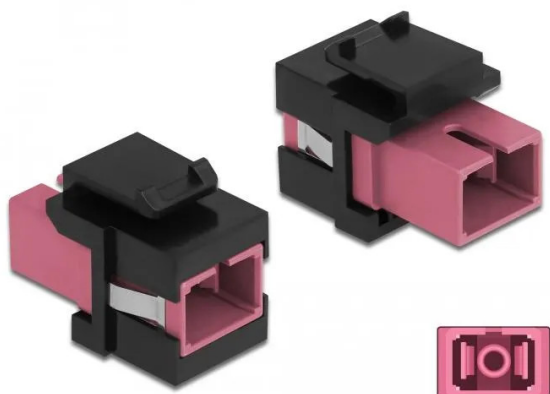

Item no.: 344500

86815 - Keystone module SC simplex socket to SC simplex socket purple / black

1,43 EUR

Item no.: 344500
shipping weight: 0.10 kg
Manufacturer: Delock

Product Description

Keystone module SC simplex socket to SC simplex socket purple / black

This module by Delock can be used to extend fiber optic cables. With its standardised dimensions it can be used for easy snap-in mounting in e.g. a Keystone patch panel, face plate or surface-mount box.

- Connectors: 1 x LC Duplex female > 1 x LC Duplex female
- Color: purple
- For multimode fibers
- Insertion Loss < 0.3 dB
- With dust cover
- For installation in Keystone brackets with 19.2 x 14.9 mm
- Housing color: black
- Dimensions (LxWxH): approx. 27.4 x 16.5 x 21.9 mm