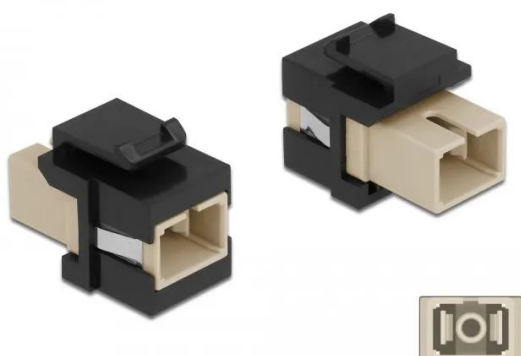

Item no.: 344554

86715 - Keystone Module SC Simplex female to SC Simplex female beige / black

from **1,53 EUR**

Item no.: 344554
shipping weight: 0.10 kg
Manufacturer: Delock

Product Description

Keystone Module SC Simplex female to SC Simplex female beige / black

This module by Delock can be used to extend fiber optic cables. Thanks to the standardized dimensions, it is easy to snap-in in various brackets, such as B. Keystone patch panels, boxes or housings.

1. Connectors: 1 x SC Simplex female > 1 x SC Simplex female

- Color: beige
- For multimode fibers
- Insertion loss < 0.3 dB
- With dust cover
- For installation in Keystone brackets with 19.2 x 14.9 mm
- Housing color: black
- Dimensions (LxWxH): approx. 27.4 x 16.5 x 21.9 mm