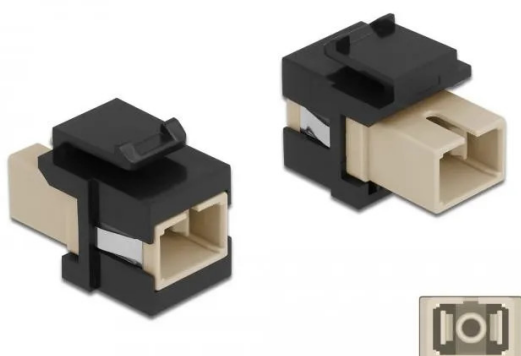

## 86715 - Keystone Module SC Simplex female to SC Simplex female beige / black

from **1,60 EUR**

Item no.: 344554  
shipping weight: 0.10 kg  
Manufacturer: Delock

### Product Description

Keystone Module SC Simplex female to SC Simplex female beige / black

This module by Delock can be used to extend fiber optic cables. Thanks to the standardized dimensions, it is easy to snap-in in various brackets, such as B. Keystone patch panels, boxes or housings.

1. Connectors: 1 x SC Simplex female > 1 x SC Simplex female

- Color: beige
- For multimode fibers
- Insertion loss < 0.3 dB
- With dust cover
- For installation in Keystone brackets with 19.2 x 14.9 mm
- Housing color: black
- Dimensions (LxWxH): approx. 27.4 x 16.5 x 21.9 mm