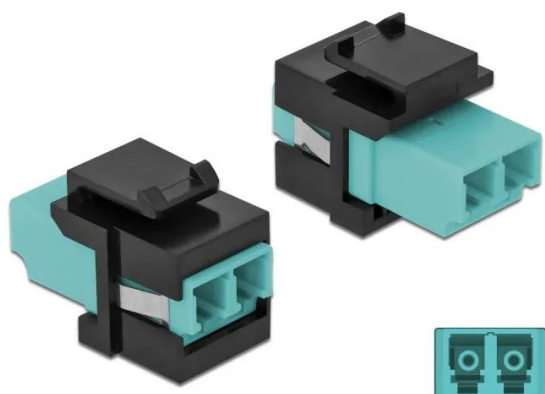

Item no.: 344559

86720 - Keystone Module LC Duplex female to LC Duplex female aqua / black

from **2,88 EUR**

Item no.: 344559
shipping weight: 0.10 kg
Manufacturer: Delock

Product Description

Keystone Module LC Duplex female to LC Duplex female aqua / black

This module by Delock can be used to extend fiber optic cables. Thanks to the standardized dimensions, it is easy to snap-in in various brackets, such as B. Keystone patch panels, boxes or housings.

- Connectors: 1 x LC Duplex female > 1 x LC Duplex female
- Color: aqua
- For multimode fibers
- Insertion loss < 0.2 dB
- With dust cover
- For installation in Keystone brackets with 19.2 x 14.9 mm
- Housing color: black
- Dimensions (LxWxH): approx. 27.4 x 16.5 x 21.9 mm