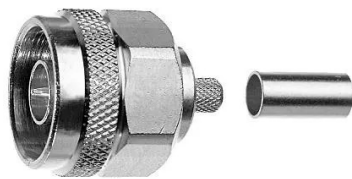

Item no.: SC1-N-PC10

SC1-N-PC10 - N Plug (m) straight RG58, RG58 C/U

3,80 EUR

Item no.: SC1-N-PC10
shipping weight: 0.10 kg
Manufacturer: Panorama Antennas

Product Description

N plug (m) straight RG58, RG58 C/UN plug for the following cable types: RG58, RG58C/U, LMR240, CS29 Panorama cable, CS23 Panorama cable.- Design: Straight- Finish: Nickel-plated- Assembly: Inner conductor soldering or crimping; outer conductor crimping