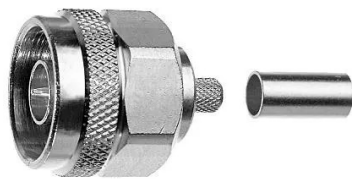

Item no.: SC1-N-PC10

## SC1-N-PC10 - N Plug (m) straight RG58, RG58 C/U

**3,36 EUR**

Item no.: SC1-N-PC10  
shipping weight: 0.10 kg  
Manufacturer: Panorama Antennas

### Product Description

N plug (m) straight RG58, RG58 C/UN plug for the following cable types: RG58, RG58C/U, LMR240, CS29 Panorama cable, CS23 Panorama cable.- Design: Straight- Finish: Nickel-plated- Assembly: Inner conductor soldering or crimping; outer conductor crimping