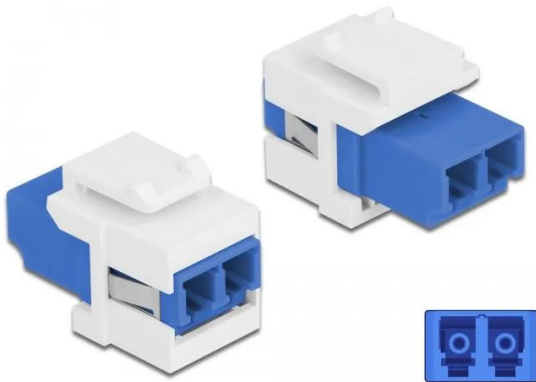

Item no.: 345534

86357 - Keystone module LC duplex socket to LC duplex socket blue / white

from **2,92 EUR**

Item no.: 345534
shipping weight: 0.10 kg
Manufacturer: Delock

Product Description

Keystone module LC duplex socket to LC duplex socket blue / white

This module by Delock can be used to extend fiber optic cables. Thanks to the standardized dimensions, it is easy to snap-in in various brackets, such as B. Keystone patch panels, boxes or housings.

- Connections: 1 x LC Duplex socket & gt; 1 x LC duplex socket
- Color: beige
- For singlemode fibers
- Insertion Loss & lt; 0.2 dB
- Dust caps
- For installation in Keystone brackets with 19.2 x 14.9 mm
- Housing color: white
- Dimensions (LxWxH): approx. 29.2 x 16.5 x 21.9 mm