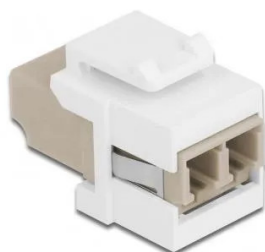

Item no.: 345525

86347 - Keystone module - LC duplex female to LC duplex female, beige/ white

2,60 EUR

Item no.: 345525
shipping weight: 0.10 kg
Manufacturer: Delock

Product Description

Keystone module - LC duplex female to LC duplex female, beige/ white

This module by Delock can be used to extend fiber optic cables. With its standardised dimensions it can be used for easy snap-in mounting in e.g. a Keystone patch panel, face plate or surface-mount box.

- Connectors: 1x LC Duplex female > 1x LC Duplex female
- Color: beige
- For: multi-mode fiber
- Insertion loss: < 0.3 dB
- With: Dust covers
- Keystone ports: with 19.2 x 14.9 mm
- Housing color: white
- Dimensions (L x W x H): ca. 29.2 x 16.5 x 21.9 mm
- System requirements: A free LC Duplex plug
- Package content: Keystone module
- Package: Zip poly bag