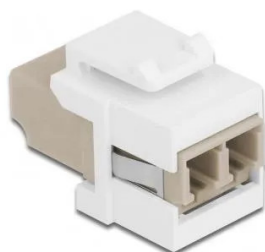

Item no.: 345525

86347 - Keystone module - LC duplex female to LC duplex female, beige/ white

2,69 EUR

Item no.: 345525
shipping weight: 0.10 kg
Manufacturer: Delock

Product Description

Keystone module - LC duplex female to LC duplex female, beige/ white

This module by Delock can be used to extend fiber optic cables. With its standardised dimensions it can be used for easy snap-in mounting in e.g. a Keystone patch panel, face plate or surface-mount box.

- Connectors: 1x LC Duplex female > 1x LC Duplex female
- Color: beige
- For: multi-mode fiber
- Insertion loss: < 0.3 dB
- With: Dust covers
- Keystone ports: with 19.2 x 14.9 mm
- Housing color: white
- Dimensions (L x W x H): ca. 29.2 x 16.5 x 21.9 mm
- System requirements: A free LC Duplex plug
- Package content: Keystone module
- Package: Zip poly bag