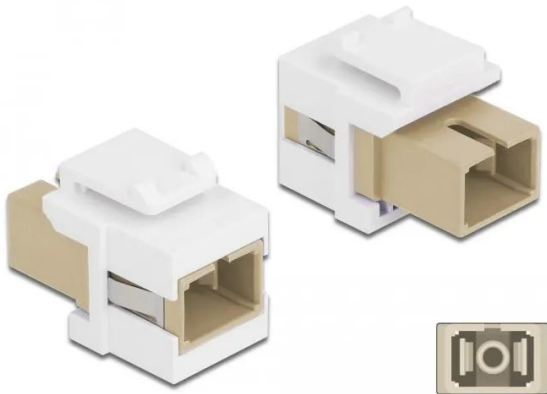

Item no.: 345510

## 86331 - Keystone Module SC Simplex female to SC Simplex female beige / white

from **1,60 EUR**

Item no.: 345510  
shipping weight: 0.10 kg  
Manufacturer: Delock

### Product Description

Delock Keystone Module SC Simplex female to SC Simplex female beige / white

This module by Delock can be used to extend fiber optic cables. Thanks to the standardized dimensions, it is easy to snap-in in various brackets, such as B. Keystone patch panels, boxes or housings.

- Connector: 1 x SC Simplex female > 1 x SC Simplex female
- Color: beige
- For multimode fibers
- Insertion Loss & It; 0.3 dB
- With dust cover
- For installation in Keystone brackets with 19.2 x 14.9 mm
- Housing color: white
- Dimensions (LxWxH): approx. 27.4 x 16.5 x 21.9 mm