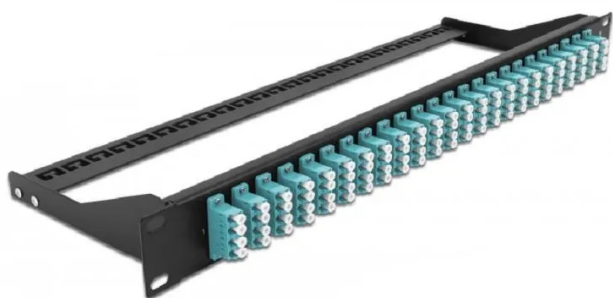

Item no.: 351818

43401 - Delock 19" LWL Patchpanel, 24 Port LC Quad, aqua

from **102,39 EUR**

Item no.: 351818
shipping weight: 1.00 kg
Manufacturer: Delock

Product Description

Delock 19" LWL Patchpanel, 24 Port LC Quad, aqua

This patch panel by Delock can be mounted in a 19" rack. The jacks on the front and rear of the panel provide convenient connections for fibre patch cable.

Package content:

- 19" patch panel
- Connectors: 24 x LC Quad female >; 24 x LC Quad female
- Colour: aqua
- For 96 OM3 Multi-mode fibers
- Zirconia ceramic ferrule with protection cap
- For mounting in 19" racks, 1U
- Removable strain relief
- Housing colour: black
- Dimensions (LxWxH): ca. 482.6 x 150.0 x 43.6 mm