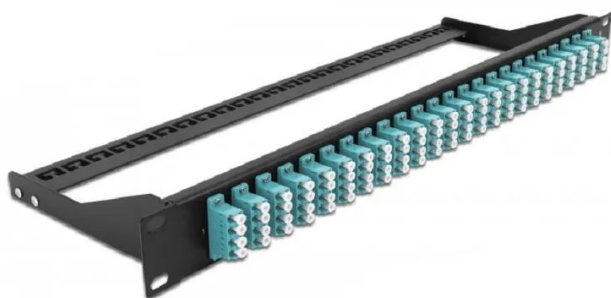

Item no.: 351818

43401 - Delock 19" LWL Patchpanel, 24 Port LC Quad, aqua

from **98,45 EUR**

Item no.: 351818
shipping weight: 1.00 kg
Manufacturer: Delock

Product Description

Delock 19" LWL Patchpanel, 24 Port LC Quad, aqua

This patch panel by Delock can be mounted in a 19" rack. The jacks on the front and rear of the panel provide convenient connections for fibre patch cable.

Package content:

- 19" patch panel
- Connectors: 24 x LC Quad female >; 24 x LC Quad female
- Colour: aqua
- For 96 OM3 Multi-mode fibers
- Zirconia ceramic ferrule with protection cap
- For mounting in 19" racks, 1U
- Removable strain relief
- Housing colour: black
- Dimensions (LxWxH): ca. 482.6 x 150.0 x 43.6 mm