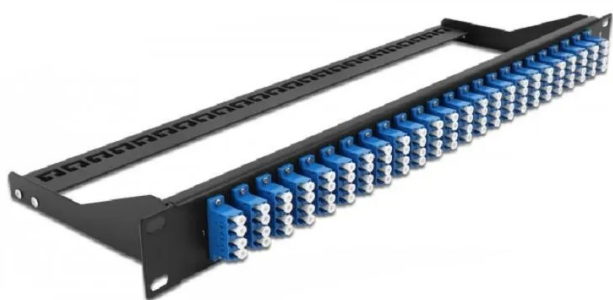

Item no.: 351815

43398 - Delock 19" LWL Patchpanel, 24 Port LC Quad, blue

from **102,39 EUR**

Item no.: 351815
shipping weight: 1.00 kg
Manufacturer: Delock

Product Description

Delock 19" LWL Patchpanel, 24 Port LC Quad, blue

This patch panel by Delock can be mounted in a 19" rack. The jacks on the front and rear of the panel provide convenient connections for fibre patch cable.

Package content:

- 19" patch panel
- Connectors: 24 x LC Quad female >; 24 x LC Quad female
- Colour: blue
- For 96 OS2 Single-mode fibers
- Zirconia ceramic ferrule with protection cap
- For mounting in 19" racks, 1U
- Removable strain relief
- Housing colour: black
- Dimensions (LxWxH): ca. 482.6 x 150.0 x 43.6 mm