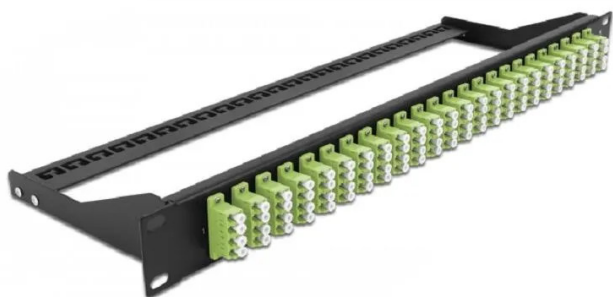

Item no.: 351820

43404 - Delock 19" LWL Patchpanel, 24 Port LC Quad, limegreen

from **102,39 EUR**

Item no.: 351820
shipping weight: 1.00 kg
Manufacturer: Delock

Product Description

Delock 19" LWL Patchpanel, 24 Port LC Quad, limegreen

This patch panel by Delock can be mounted in a 19" rack. The jacks on the front and rear of the panel provide convenient connections for fibre patch cable.

Package content:

- 19" patch panel
- Connectors: 24 x LC Quad female >; 24 x LC Quad female
- Colour: limegreen
- For 96 OM5 Multi-mode fibers
- Zirconia ceramic ferrule with protection cap
- For mounting in 19" racks, 1U
- Removable strain relief
- Housing colour: black
- Dimensions (LxWxH): ca. 482.6 x 150.0 x 43.6 mm