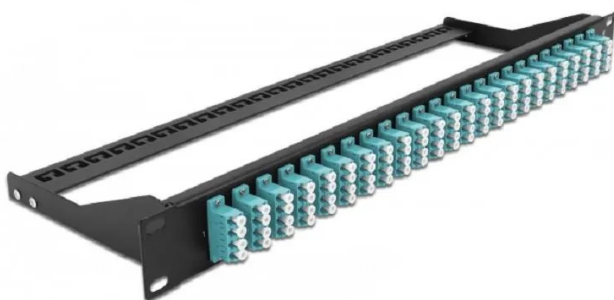

Item no.: 351812

43395 - Delock 19" fibre optic patch panel, 24 port SC Duplex, aqua

from **53,92 EUR**

Item no.: 351812
shipping weight: 1.00 kg
Manufacturer: Delock

Product Description

Delock 19" LWL Patchpanel, 24 Port SC Duplex, aqua

This patch panel by Delock can be mounted in a 19" rack. The jacks on the front and rear of the panel provide convenient connections for fibre patch cable.

Package content:

- 19" patch panel
- Connectors: 24 x SC Duplex female >; 24 x SC Duplex female
- Colour: aqua
- For 48 OM3 Multi-mode fibers
- Zirconia ceramic ferrule with protection cap
- For mounting in 19" racks, 1U
- Removable strain relief
- Housing colour: black
- Dimensions (LxWxH): ca. 482.6 x 150.0 x 43.6 mm