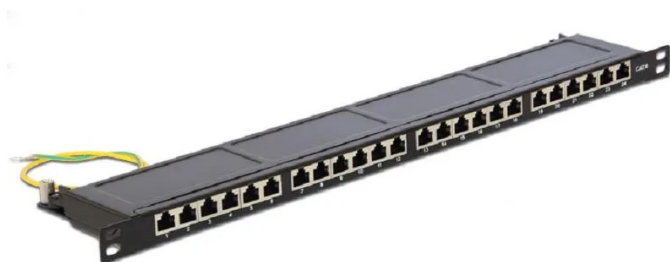

Item no.: 351795

43316 - Delock 19" Patchpanel, 24 Port Cat.6, 0,5 HE, black

from **50,42 EUR**

Item no.: 351795
shipping weight: 1,30 kg
Manufacturer: Delock

Product Description

Delock 19" Patchpanel, 24 Port Cat.6, 0,5 HE, black

This Patch Panel by Delock can be mounted in a 19" rack. At the LSA blocks you can install up to 24 network cables with a punch down tool. The small overall height makes a high port density possible.

Package content:

- 19" Patch Panel
- Installation manual
- 24 x cable ties
- 4 x screws and caged nuts
- 48 x copper foil
- Insertion Tool und Cable Stripper Delock 18411
- Connectors: external: 24 x RJ45 jack; internal: 24 x LSA block
- For mounting in 19" racks, 0.5 U
- Cable routing 180°
- Shielded
- Cat.6
- TIA-568A/B pinout
- Cable diameter up to 0.644 mm (22 - 24 AWG)
- For solid or stranded wire
- Metal housing
- Colour: jet black RAL 9005
- Dimensions (WxHxD): ca. 482.6 x 22.23 x 78.0 mm