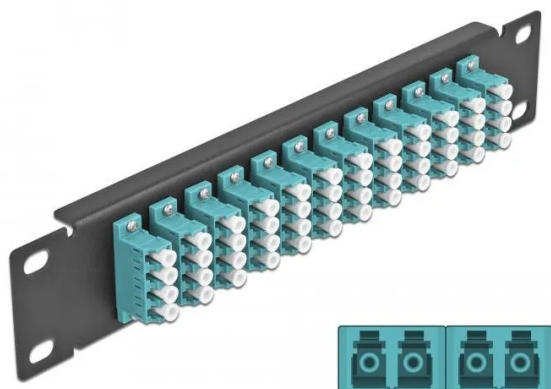

## 10? FO patch panel 12 port LC Quad aqua 1 U black

from **64,00 EUR**

Item no.: 353994  
shipping weight: 0.20 kg  
Manufacturer: Delock

### Product Description

This patch panel from Delock is equipped with twelve LC Quad couplings and is suitable for installation in a 10? network cabinet. With the LC Quad couplings, fibre optic connectors can be easily connected to each other.

#### Specification

- Connectors: 12 x LC Quad female > 12 x LC Quad female
- For multimode fibre OM3
- Ceramic sleeve
- With dust cover
- Colour: aqua
- For mounting in 10? network cabinet, 1 U
- 12 ports with LC Quad couplings
- Enclosure material: metal
- Housing colour: black
- Dimensions (LxWxH): approx. 254 x 44 x 10 mm