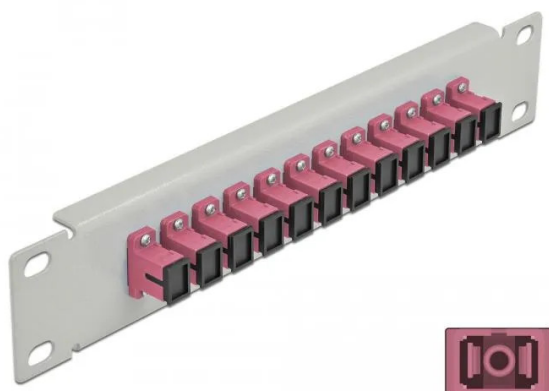

Item no.: 354000

10" fibre optic patch panel 12 port SC simplex violet 1 U grey

from **9,16 EUR**

Item no.: 354000
shipping weight: 0.20 kg
Manufacturer: Delock

Product Description

This patch panel from Delock is equipped with twelve SC simplex couplings and is suitable for installation in a 10" network cabinet. With the SC simplex couplings, fibre optic plugs can be easily connected to each other.

- Connectors: 12x SC simplex socket > 12x SC simplex socket
- For multimode fibre OM3
- Ceramic sleeve
- With dust cover
- Colour: violet
- For mounting in 10" network cabinet, 1 U
- 12 ports with SC simplex couplings
- Housing material: Metal
- Housing colour: Grey
- Dimensions (L x W x H): approx. 254 x 44 x 10 mm