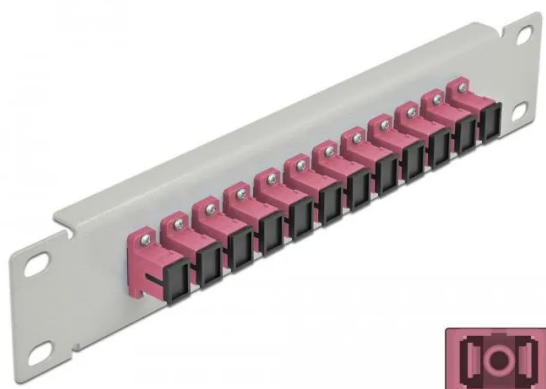

Item no.: 354000

10" fibre optic patch panel 12 port SC simplex violet 1 U grey

from **8,81 EUR**

Item no.: 354000
shipping weight: 0.20 kg
Manufacturer: Delock

Product Description

This patch panel from Delock is equipped with twelve SC simplex couplings and is suitable for installation in a 10" network cabinet. With the SC simplex couplings, fibre optic plugs can be easily connected to each other.

- Connectors: 12x SC simplex socket > 12x SC simplex socket
- For multimode fibre OM3
- Ceramic sleeve
- With dust cover
- Colour: violet
- For mounting in 10" network cabinet, 1 U
- 12 ports with SC simplex couplings
- Housing material: Metal
- Housing colour: Grey
- Dimensions (L x W x H): approx. 254 x 44 x 10 mm