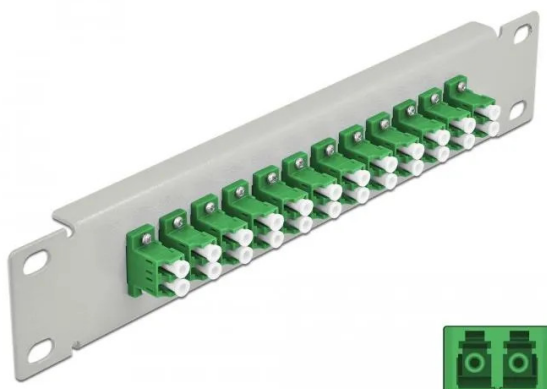

Item no.: 354002

## 10? fibre optic patch panel 12 port LC duplex green 1 U grey

from **30,88 EUR**

Item no.: 354002  
shipping weight: 0.20 kg  
Manufacturer: Delock

### Product Description

This patch panel from Delock is equipped with twelve LC duplex couplings and is suitable for installation in a 10? network cabinet. With the LC duplex couplings, fibre optic plugs can be easily connected to each other.

- Connectors: 12 x LC Duplex female > 12 x LC Duplex female
- For singlemode fibre
- Ceramic sleeve
- With dust cover
- Colour: green
- For mounting in 10? network cabinet, 1 U
- 12 ports with LC duplex couplings
- Enclosure material: metal
- Housing colour: grey
- Dimensions (LxWxH): approx. 254 x 44 x 10 mm
- Package contents: 10? fibre optic patch panel