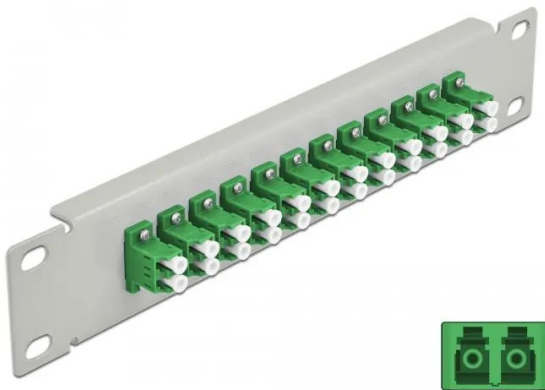

Item no.: 354002

## 10? fibre optic patch panel 12 port LC duplex green 1 U grey

**26,75 EUR**

Item no.: 354002  
shipping weight: 0.20 kg  
Manufacturer: Delock

### Product Description

This patch panel from Delock is equipped with twelve LC duplex couplings and is suitable for installation in a 10? network cabinet. With the LC duplex couplings, fibre optic plugs can be easily connected to each other.

- Connectors: 12 x LC Duplex female > 12 x LC Duplex female
- For singlemode fibre
- Ceramic sleeve
- With dust cover
- Colour: green
- For mounting in 10? network cabinet, 1 U
- 12 ports with LC duplex couplings
- Enclosure material: metal
- Housing colour: grey
- Dimensions (LxWxH): approx. 254 x 44 x 10 mm
- Package contents: 10? fibre optic patch panel