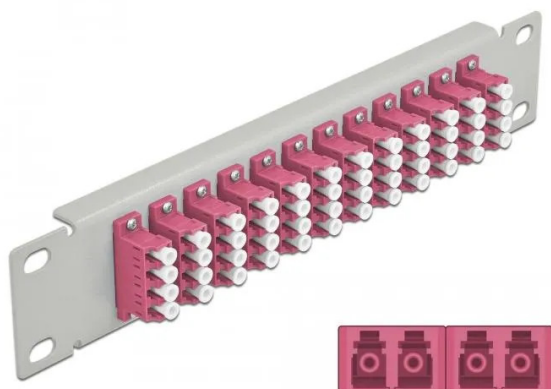

Item no.: 354015

66800 - 10 inch fibre optic patch panel 12 port LC duplex green 1 U grey

from **64,00 EUR**

Item no.: 354015
shipping weight: 0.20 kg
Manufacturer: Delock

Product Description

This patch panel from Delock is equipped with twelve LC duplex couplings and is suitable for installation in a 10? network cabinet. With the LC duplex couplings, fibre optic plugs can be easily connected to each other.

- Connections: 12 x LC duplex socket > 12 x LC duplex socket
- For singlemode fibre
- Ceramic sleeve
- With dust cover
- Colour: green
- For mounting in 10? network cabinet, 1 U
- 12 ports with LC duplex couplings
- Enclosure material: metal
- Housing colour: grey
- Dimensions (LxWxH): approx. 254 x 44 x 10 mm
- Package contents: 10? fibre optic patch panel