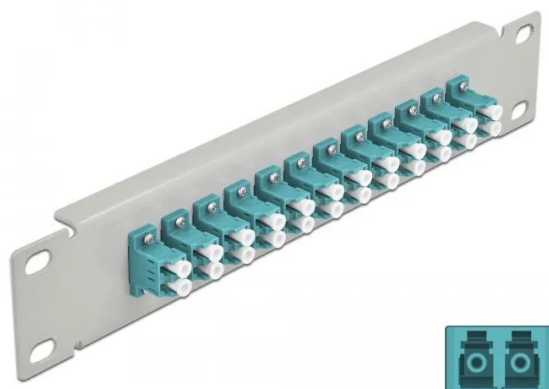

Item no.: 354004

10? fibre optic patch panel 12 port LC duplex aqua 1 U grey

from **29,69 EUR**

Item no.: 354004
shipping weight: 0.20 kg
Manufacturer: Delock

Product Description

This patch panel from Delock is equipped with twelve LC duplex couplings and is suitable for installation in a 10? network cabinet. With the LC duplex couplings, fibre optic plugs can be easily connected to each other.

Specification

- Connectors: 12 x LC Duplex female > 12 x LC Duplex female
- For multimode fibre OM3
- Ceramic sleeve
- With dust cover
- Colour: aqua
- For mounting in 10? network cabinet, 1 U
- 12 ports with LC duplex couplings
- Enclosure material: metal
- Housing colour: grey
- Dimensions (LxWxH): approx. 254 x 44 x 10 mm

Package contents

- 10? fibre optic patch panel

Packaging

- Box

Specifications

Scan this QR code to
view the product
All details, up-to-date
prices and availability