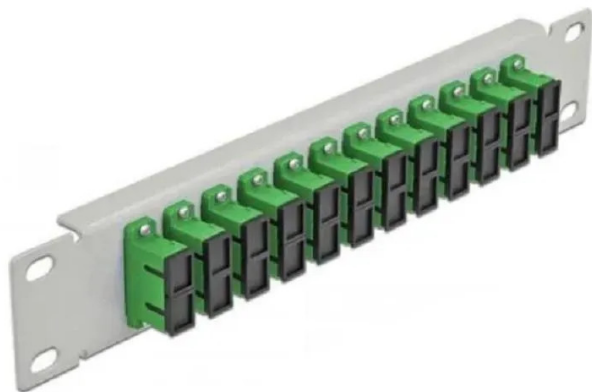

Item no.: 354007

10? fibre optic patch panel 12 port SC duplex green 1 U grey

from **20,74 EUR**

Item no.: 354007
shipping weight: 0.20 kg
Manufacturer: Delock

Product Description

This patch panel from Delock is equipped with twelve SC duplex couplings and is suitable for installation in a 10? network cabinet. The SC duplex couplings can be used to easily connect fibre optic plugs to each other.

Specification

- Connectors: 12 x SC Duplex female > 12 x SC Duplex female
- For singlemode fibre
- Ceramic sleeve
- With dust cover
- Colour: green
- For mounting in 10? network cabinet, 1 U
- 12 ports with SC Duplex couplings
- Housing material: metal
- Housing colour: grey
- Dimensions (LxWxH): approx. 254 x 44 x 10 mm