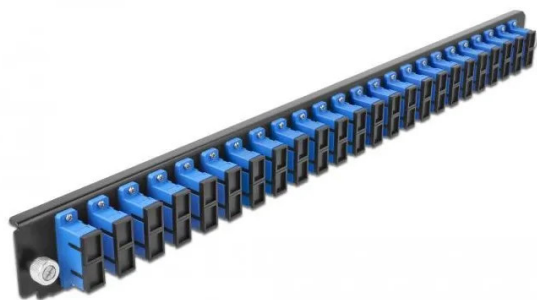

Item no.: 354643

## 19" Fibre Optic Splice Box Front Panel 24 Port SC Duplex blue

from **31,93 EUR**

Item no.: 354643  
shipping weight: 0.30 kg  
Manufacturer: Delock

### Product Description

This front panel from Delock can be installed in the 19" splice box from Delock.

- Connectors: 24x SC Duplex female > 24x SC Duplex female
- Colour: Blue
- For 48 OS2 singlemode fibres
- Zirconium ceramic ferrule with protective cap
- For mounting in 19" splice box, 1 U
- Housing colour: Black
- Dimensions (LxWxH): approx. 482.6 x 44.0 x 44.0 mm
- System requirements: Delock 19" fibre optic splice box