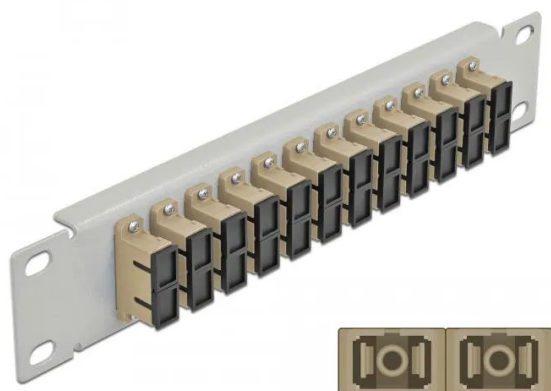

Item no.: 354008

10? FO Patch Panel 12 Port SC Duplex beige 1 U grey

from **20,74 EUR**

Item no.: 354008
shipping weight: 0.20 kg
Manufacturer: Delock

Product Description

This patch panel from Delock is equipped with twelve SC duplex couplings and is suitable for installation in a 10? network cabinet. The SC duplex couplings can be used to easily connect fibre optic plugs to each other.

Specification

- Connectors: 12 x SC Duplex female > 12 x SC Duplex female
- For multimode fibre OM1 / OM2
- Ceramic sleeve
- With dust cover
- Colour: beige
- For mounting in 10? network cabinet, 1 U
- 12 ports with SC Duplex couplings
- Enclosure material: metal
- Housing colour: grey
- Dimensions (LxWxH): approx. 254 x 44 x 10 mm

Package contents

- 10? fibre optic patch panel

Packaging

- Box

Specifications

Scan this QR code to
view the product
All details, up-to-date
prices and availability