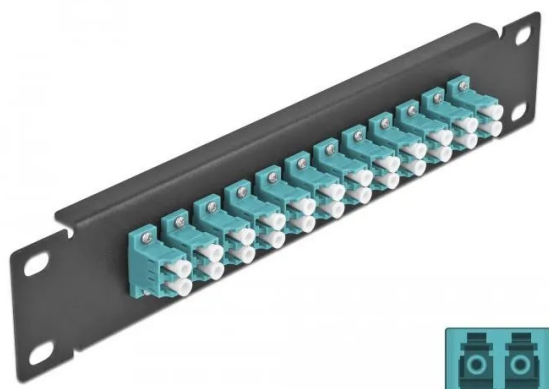

## 10? fibre optic patch panel 12 port LC duplex aqua 1 U black

from **29,69 EUR**

Item no.: 353984  
shipping weight: 0.20 kg  
Manufacturer: Delock

### Product Description

This patch panel from Delock is equipped with twelve LC duplex couplings and is suitable for installation in a 10? network cabinet. With the LC duplex couplings, fibre optic plugs can be easily connected to each other.

#### Specification

- Connectors: 12 x LC Duplex female > 12 x LC Duplex female
- For multimode fibre OM3
- Ceramic sleeve
- With dust cover
- Colour: aqua
- For mounting in 10? network cabinet, 1 U
- 12 ports with LC duplex couplings
- Enclosure material: metal
- Housing colour: black
- Dimensions (LxWxH): approx. 254 x 44 x 10 mm