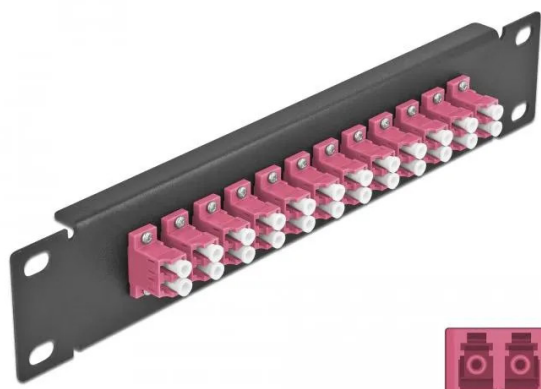

Item no.: 353985

10? FO Patch Panel 12 Port LC Duplex violet 1 U black

from **29,69 EUR**

Item no.: 353985
shipping weight: 0.20 kg
Manufacturer: Delock

Product Description

This patch panel from Delock is equipped with twelve LC duplex couplings and is suitable for installation in a 10? network cabinet. With the LC duplex couplings, fibre optic plugs can be easily connected to each other.

Specification

- Connectors: 12 x LC Duplex female > 12 x LC Duplex female
- For multimode fibre OM4
- Ceramic sleeve
- With dust cover
- Colour: violet
- For mounting in 10? network cabinet, 1 U
- 12 ports with LC duplex couplings
- Housing material: metal
- Housing colour: black
- Dimensions (LxWxH): approx. 254 x 44 x 10 mm