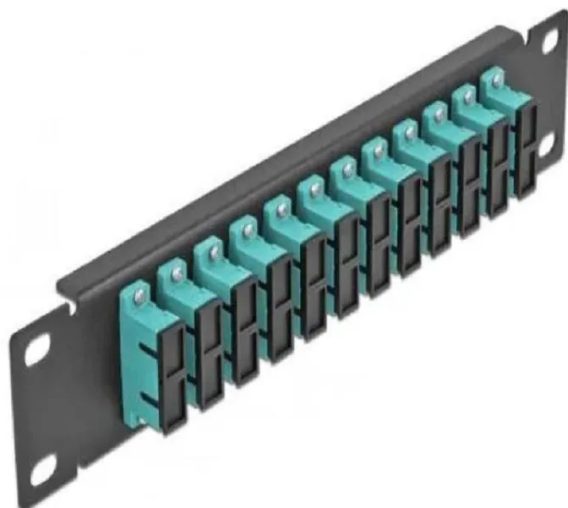

Item no.: 353989

10? FO patch panel 12 port SC duplex aqua 1 U black

from **14,78 EUR**

Item no.: 353989
shipping weight: 0.20 kg
Manufacturer: Delock

Product Description

This patch panel from Delock is equipped with twelve SC duplex couplings and is suitable for installation in a 10? network cabinet. The SC duplex couplings can be used to easily connect fibre optic plugs to each other.

Specification

- Connectors: 12 x SC Duplex female > 12 x SC Duplex female
- For multimode fibre OM3
- Ceramic sleeve
- With dust cover
- Colour: aqua
- For mounting in 10? network cabinet, 1 U
- 12 ports with SC Duplex couplings
- Housing material: metal
- Housing colour: black
- Dimensions (LxWxH): approx. 254 x 44 x 10 mm

Package contents

- 10? fibre optic patch panel

Packaging

- Box

Specifications

Scan this QR code to
view the product
All details, up-to-date
prices and availability