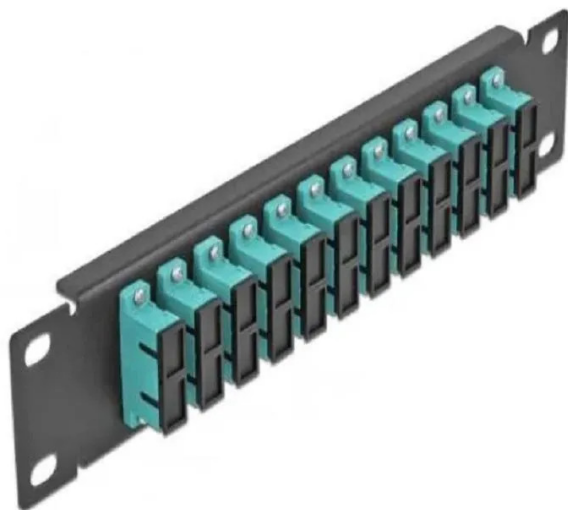

Item no.: 353989

10? FO patch panel 12 port SC duplex aqua 1 U black

from **15,37 EUR**

Item no.: 353989
shipping weight: 0.20 kg
Manufacturer: Delock

Product Description

This patch panel from Delock is equipped with twelve SC duplex couplings and is suitable for installation in a 10? network cabinet. The SC duplex couplings can be used to easily connect fibre optic plugs to each other.

Specification

- Connectors: 12 x SC Duplex female > 12 x SC Duplex female
- For multimode fibre OM3
- Ceramic sleeve
- With dust cover
- Colour: aqua
- For mounting in 10? network cabinet, 1 U
- 12 ports with SC Duplex couplings
- Housing material: metal
- Housing colour: black
- Dimensions (LxWxH): approx. 254 x 44 x 10 mm

Package contents

- 10? fibre optic patch panel

Packaging

- Box

Specifications

Scan this QR code to
view the product
All details, up-to-date
prices and availability