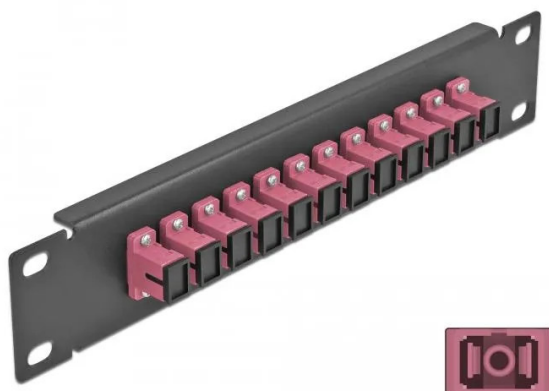

Item no.: 353980

10? FO Patch Panel 12 Port SC Simplex violet 1 U black

from **13,82 EUR**

Item no.: 353980
shipping weight: 0.20 kg
Manufacturer: Delock

Product Description

This patch panel from Delock is equipped with twelve SC simplex couplings and is suitable for installation in a 10? network cabinet. With the SC simplex couplings, fibre optic plugs can be easily connected to each other.

Specification

- Connectors: 12 x SC simplex socket > 12 x SC simplex socket
- For multimode fibre OM4
- Ceramic sleeve
- With dust cover
- Colour: violet
- For mounting in 10? network cabinet, 1 U
- 12 ports with SC simplex couplings
- Housing material: metal
- Housing colour: black
- Dimensions (LxWxH): approx. 254 x 44 x 10 mm