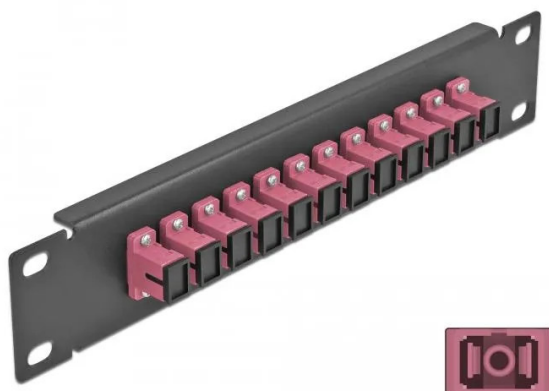

Item no.: 353980

## 10? FO Patch Panel 12 Port SC Simplex violet 1 U black

from **13,29 EUR**

Item no.: 353980  
shipping weight: 0.20 kg  
Manufacturer: Delock

### Product Description

This patch panel from Delock is equipped with twelve SC simplex couplings and is suitable for installation in a 10? network cabinet. With the SC simplex couplings, fibre optic plugs can be easily connected to each other.

#### Specification

- Connectors: 12 x SC simplex socket > 12 x SC simplex socket
- For multimode fibre OM4
- Ceramic sleeve
- With dust cover
- Colour: violet
- For mounting in 10? network cabinet, 1 U
- 12 ports with SC simplex couplings
- Housing material: metal
- Housing colour: black
- Dimensions (LxWxH): approx. 254 x 44 x 10 mm