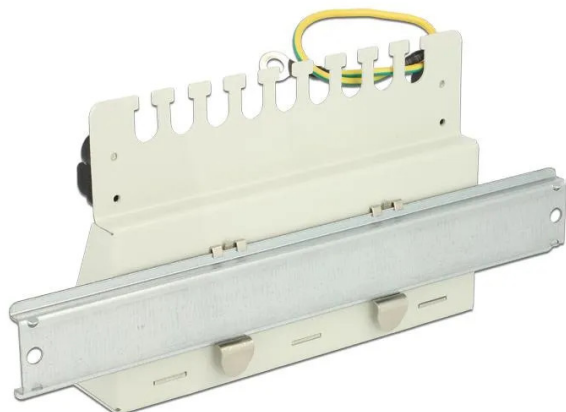

Item no.: 354108

## Desktop patch panel holder for top-hat rails

from **4,82 EUR**

Item no.: 354108  
shipping weight: 0.10 kg  
Manufacturer: Delock

### Product Description

With this bracket from Delock, a desktop patch panel can be attached to a top-hat rail.

- Bracket for 35 mm top-hat rail
- 2 x brackets
- 2 x M5 screw, length approx. 10 mm
- Dimensions (LxWxH): 51.5 x 14 x 7 mm
- System requirements: Delock Desktop Patch Panel
- Package contents: Two retaining clips