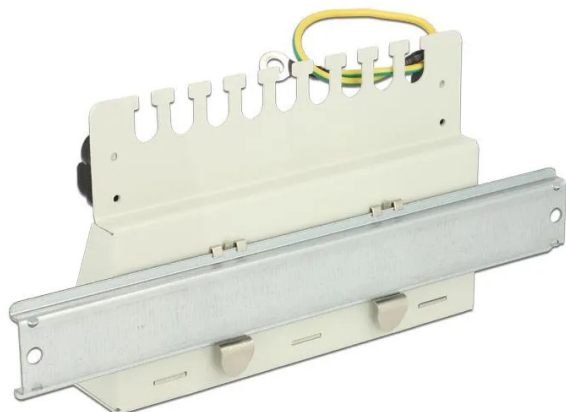

Item no.: 354108

Desktop patch panel holder for top-hat rails

from **5,01 EUR**

Item no.: 354108
shipping weight: 0.10 kg
Manufacturer: Delock

Product Description

With this bracket from Delock, a desktop patch panel can be attached to a top-hat rail.

- Bracket for 35 mm top-hat rail
- 2 x brackets
- 2 x M5 screw, length approx. 10 mm
- Dimensions (LxWxH): 51.5 x 14 x 7 mm
- System requirements: Delock Desktop Patch Panel
- Package contents: Two retaining clips