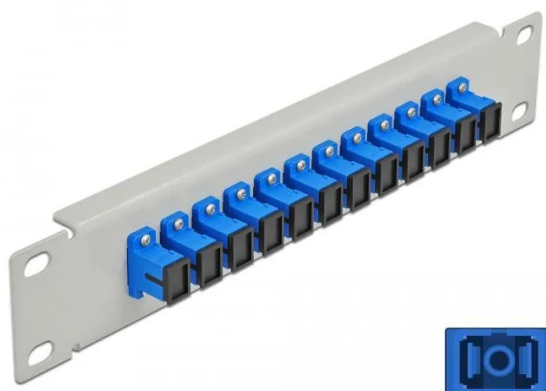

Item no.: 353996

10? fibre optic patch panel 12 port SC simplex blue 1 U grey

from **13,29 EUR**

Item no.: 353996
shipping weight: 0.20 kg
Manufacturer: Delock

Product Description

This patch panel from Delock is equipped with twelve SC simplex couplings and is suitable for installation in a 10? network cabinet. With the SC simplex couplings, fibre optic plugs can be easily connected to each other.

- Connectors: 12x SC Simplex female > 12x SC Simplex female
- For singlemode fibre
- Ceramic sleeve
- With dust cover
- Colour: Blue
- For mounting in 10? network cabinet, 1 U
- 12 ports with SC Simplex couplings
- Housing material: Metal
- Housing colour: Grey
- Dimensions (LxWxH): approx. 254 x 44 x 10 mm