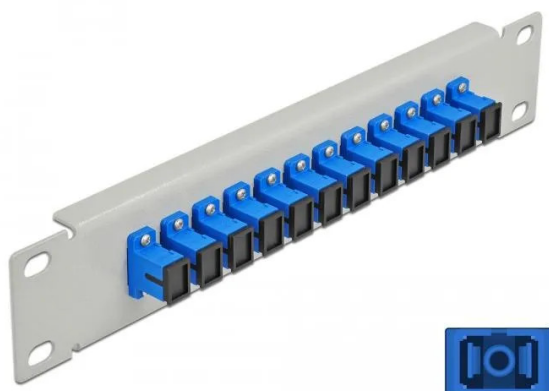

Item no.: 353996

## 10? fibre optic patch panel 12 port SC simplex blue 1 U grey

from **13,82 EUR**

Item no.: 353996  
shipping weight: 0.20 kg  
Manufacturer: Delock

### Product Description

This patch panel from Delock is equipped with twelve SC simplex couplings and is suitable for installation in a 10? network cabinet. With the SC simplex couplings, fibre optic plugs can be easily connected to each other.

- Connectors: 12x SC Simplex female > 12x SC Simplex female
- For singlemode fibre
- Ceramic sleeve
- With dust cover
- Colour: Blue
- For mounting in 10? network cabinet, 1 U
- 12 ports with SC Simplex couplings
- Housing material: Metal
- Housing colour: Grey
- Dimensions (LxWxH): approx. 254 x 44 x 10 mm