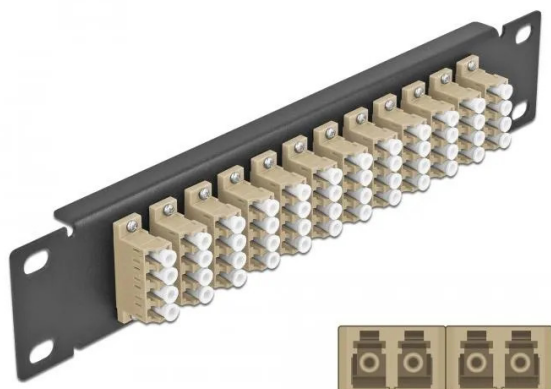

Item no.: 353993

10? fibre optic patch panel 12 port LC Quad beige 1 U black

from **64,00 EUR**

Item no.: 353993
shipping weight: 0.20 kg
Manufacturer: Delock

Product Description

This patch panel from Delock is equipped with twelve LC Quad couplings and is suitable for installation in a 10? network cabinet. With the LC Quad couplings, fibre optic connectors can be easily connected to each other.

Specification

- Connectors: 12 x LC Quad female > 12 x LC Quad female
- For multimode fibre OM1 / OM2
- Ceramic sleeve
- With dust cover
- Colour: beige
- For mounting in 10? network cabinet, 1 U
- 12 ports with LC Quad couplings
- Enclosure material: metal
- Housing colour: black
- Dimensions (LxWxH): approx. 254 x 44 x 10 mm

Package contents

- 10? fibre optic patch panel

Packaging

- Box

Specifications

Scan this QR code to
view the product
All details, up-to-date
prices and availability