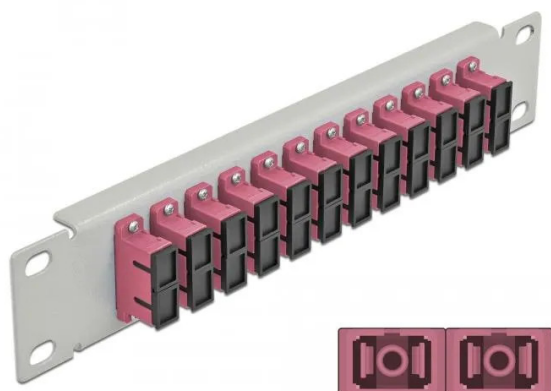

Item no.: 354010

## 10? FO Patch Panel 12 Port SC Duplex violet 1 U grey

from **20,74 EUR**

Item no.: 354010  
shipping weight: 0.20 kg  
Manufacturer: Delock

### Product Description

This patch panel from Delock is equipped with twelve SC duplex couplings and is suitable for installation in a 10? network cabinet. The SC duplex couplings can be used to easily connect fibre optic plugs to each other.

#### Specification

- Connectors: 12 x SC Duplex female > 12 x SC Duplex female
- For multimode fibre OM4
- Ceramic sleeve
- With dust cover
- Colour: violet
- For mounting in 10? network cabinet, 1 U
- 12 ports with SC Duplex couplings
- Housing material: metal
- Housing colour: grey
- Dimensions (LxWxH): approx. 254 x 44 x 10 mm