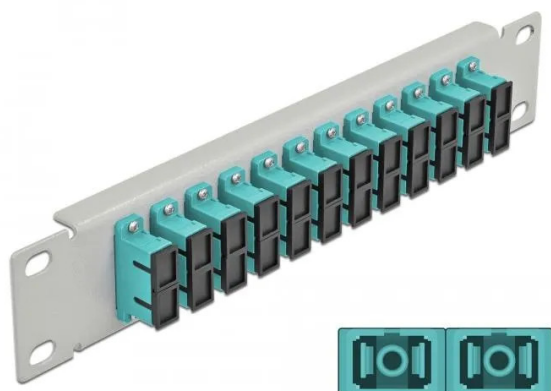

Item no.: 354009

10? fibre optic patch panel 12 port SC duplex aqua 1 U grey

from **20,74 EUR**

Item no.: 354009
shipping weight: 0.20 kg
Manufacturer: Delock

Product Description

This patch panel from Delock is equipped with twelve SC duplex couplings and is suitable for installation in a 10? network cabinet. The SC duplex couplings can be used to easily connect fibre optic plugs to each other.

Specification

- Connectors: 12 x SC Duplex female > 12 x SC Duplex female
- For multimode fibre OM3
- Ceramic sleeve
- With dust cover
- Colour: aqua
- For mounting in 10? network cabinet, 1 U
- 12 ports with SC Duplex couplings
- Housing material: metal
- Housing colour: grey
- Dimensions (LxWxH): approx. 254 x 44 x 10 mm