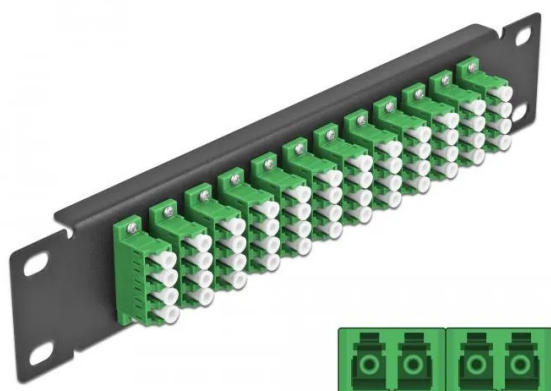

Item no.: 353992

10? fibre optic patch panel 12 port LC Quad green 1 U black

from **64,00 EUR**

Item no.: 353992
shipping weight: 0.20 kg
Manufacturer: Delock

Product Description

This patch panel from Delock is equipped with twelve LC Quad couplings and is suitable for installation in a 10? network cabinet. With the LC Quad couplings, fibre optic connectors can be easily connected to each other.

Specification

- Connectors: 12 x LC Quad female > 12 x LC Quad female
- For singlemode fibre
- Ceramic sleeve
- With dust cover
- Colour: green
- For mounting in 10? network cabinet, 1 U
- 12 ports with LC Quad couplings
- Enclosure material: metal
- Housing colour: black
- Dimensions (LxWxH): approx. 254 x 44 x 10 mm

Package contents

- 10? fibre optic patch panel

Packaging

- Box

Specifications

Scan this QR code to
view the product
All details, up-to-date
prices and availability