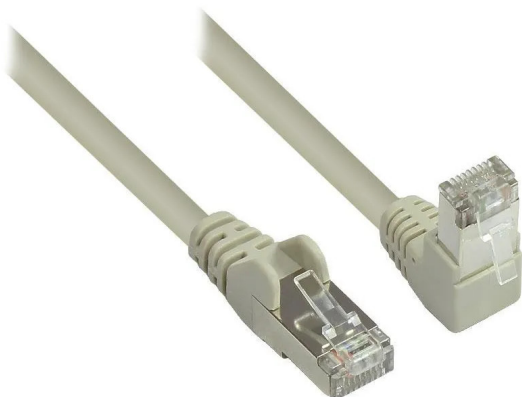

Item no.: 355202

806W-200 - Patchcable Cat.6, S/FTP, 20m, grey

19,97 EUR

Item no.: 355202
shipping weight: 0.60 kg
Manufacturer: VARIA Group

Product Description

- 250 MHz
 - RJ45 plug straight to RJ45 plug angled
 - S/FTP cable (shielding with foil and braiding)
 - Structure shielding: aluminium foil 0.025mm with shielding 80x0.12mm
 - PiMF (cores in pairs in metal foil)
 - Core material: Copper
 - Connector material: CuZnNi
 - Bonnet: Encapsulated
 - Cable construction: AWG 27/7
 - Gold-plated contact surfaces
 - Suitable for connecting various devices: e.g. patch panels, switches, routers, modems with RJ45 connection, etc
 - Length: 20 m
 - Colour: grey
-
- Patch cable connection 1: RJ45 plug angled downwards
 - Patch cord connection 2: RJ45 plug straight
 - Patch cable type: Patch cable
 - Patch cord assignment: 1:1
 - Patch cord colour: Grey
 - Patch cord category: Cat. 6
 - Patch cable length: 20 m
 - Patch cord material conductor: CU
 - Patch cable shielding: PVC