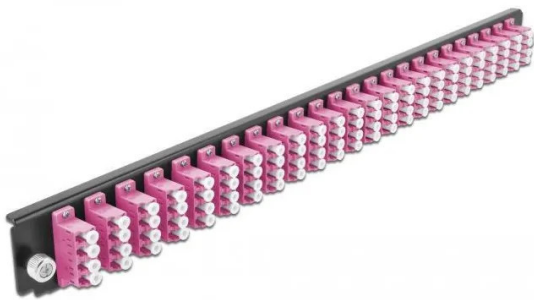

Item no.: 354653

19" fibre optic splice box front panel 24 port LC Quad violet

from **70,84 EUR**

Item no.: 354653
shipping weight: 0.30 kg
Manufacturer: Delock

Product Description

This front panel from Delock can be installed in the 19" splice box from Delock.

- Connectors: 24x LC Quad female > 24x LC Quad female
- Colour: violet
- For 96 OM4 multimode fibres
- Zirconium ceramic ferrule with protective cap
- For mounting in 19" splice box, 1 U
- Housing colour: Black
- Dimensions (LxWxH): approx. 482.6 x 44.0 x 44.0 mm