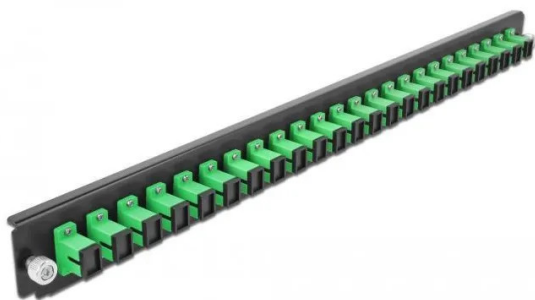

Item no.: 354633

19" Fibre Optic Splice Box Front Panel 24 Port SC Simplex green

from **23,21 EUR**

Item no.: 354633
shipping weight: 0.30 kg
Manufacturer: Delock

Product Description

This front panel from Delock can be installed in the 19" splice box from Delock.

- Connectors: 24x SC Simplex female > 24x SC Simplex female
- Colour: Green
- For 24 OS2 singlemode fibres
- Zirconium ceramic ferrule with protective cap
- For mounting in 19" splice box, 1 U
- Housing colour: Black
- Dimensions (LxWxH): approx. 482.6 x 44.0 x 44.0 mm