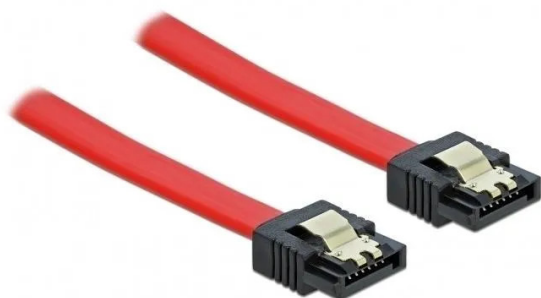

Item no.: 358487

SATA 6 Gb/s cable 20 cm red

from **1,65 EUR**

Item no.: 358487
shipping weight: 0.10 kg
Manufacturer: Delock

Product Description

This SATA cable from Delock is used for the internal connection of various SATA devices, such as hard drives, controller cards or flash memory. It complies with the latest standard and supports a data transfer rate of up to 6 Gb/s and is downward compatible with the previous SATA versions, whereby only the respective transfer rate can be achieved here. Additional snap-in when connecting the cable is made possible by the metal clips on the connectors.

- Connectors: 1x SATA 6 Gb/s 7 pin female straight > 1x SATA 6 Gb/s 7 pin female straight
- With gold-coloured metal clips
- Data transfer rate up to 6 Gb/s
- Downward compatible to SATA 1.5 Gb/s and 3 Gb/s
- Wire gauge: 26 AWG
- Colour: red
- Length incl. connectors: approx. 20 cm