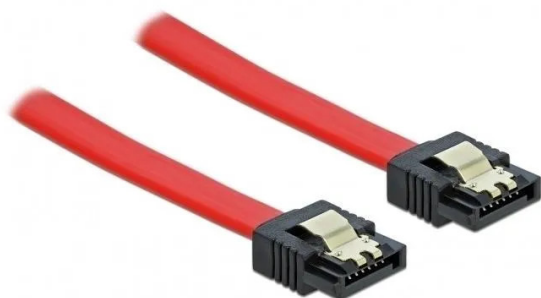

Item no.: 358487

## SATA 6 Gb/s cable 20 cm red

from **1,75 EUR**

Item no.: 358487  
shipping weight: 0.10 kg  
Manufacturer: Delock

### Product Description

This SATA cable from Delock is used for the internal connection of various SATA devices, such as hard drives, controller cards or flash memory. It complies with the latest standard and supports a data transfer rate of up to 6 Gb/s and is downward compatible with the previous SATA versions, whereby only the respective transfer rate can be achieved here. Additional snap-in when connecting the cable is made possible by the metal clips on the connectors.

- Connectors: 1x SATA 6 Gb/s 7 pin female straight > 1x SATA 6 Gb/s 7 pin female straight
- With gold-coloured metal clips
- Data transfer rate up to 6 Gb/s
- Downward compatible to SATA 1.5 Gb/s and 3 Gb/s
- Wire gauge: 26 AWG
- Colour: red
- Length incl. connectors: approx. 20 cm